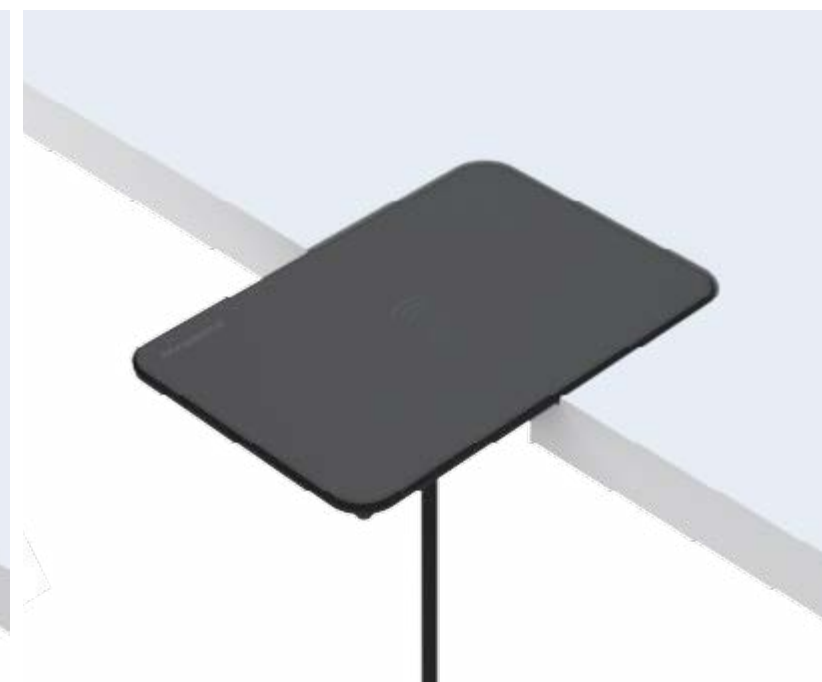

## Store & Charge

**SC-CW-1GT**  
Waterproof Wireless Charger  
Hidden • 3 Coil 15W

- 15W fast charging
- Qi compatible
- Sub-surface, hidden from view
- Pocket or bond install
- Ideal for GRP or wood
- Allows for customer branding

**SC-CW-2GT**  
Waterproof Wireless Charger  
Surface • 3 Coil 15W

- 15W fast charging
- Qi compatible
- Low-profile, flush-mounted charge pad
- Ultra grippy, non-slip surface
- Designed to fit to any smooth surface
- LED indicator