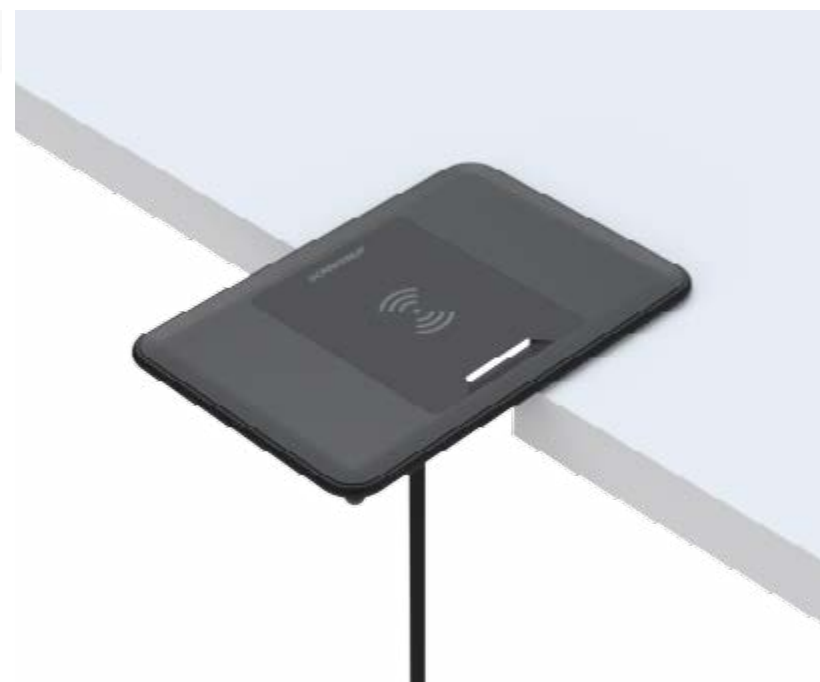

## Store & Charge

**SC-CW-1GT**  
Waterproof Wireless Charger  
Hidden • 3 Coil 15W

- 15W fast charging
- Qi compatible
- Sub-surface, hidden from view
- Pocket or bond install
- Ideal for GRP or wood
- Allows for customer branding

**SC-CW-2GT**  
Waterproof Wireless Charger  
Surface • 3 Coil 15W

- 15W fast charging
- Qi compatible
- Low-profile, flush-mounted charge pad
- Ultra grippy, non-slip surface
- Designed to fit to any smooth surface
- LED indicator

**SC-CW-7GT**  
Waterproof Wireless Charger  
Sub • 3 Coil 15W

- 15W fast charging
- Qi compatible
- Designed with factory fit in mind
- Seamlessly integrates into your interior or exterior design
- Bond underneath & wirelessly charge through all non-metallic materials
- Allows for custom branding

**SC-CW-10GT**  
Waterproof Wireless Charger  
Cove LED • 3 Coil 15W  
Phone Charging Pocket

- 15W fast charging
- Qi compatible
- Simple one cut installation
- Shallow installation depth
- LED light acts as a quick visual guide to show phone is charging
- Foreign object detection
- Perfect for integration into consoles, seating, cabinetry, and more!