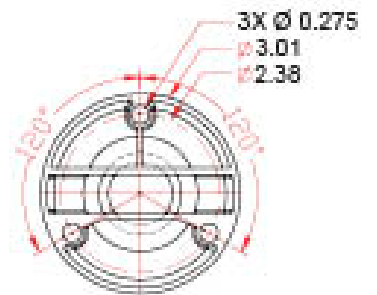

Bracket Feet Pattern

PA-40/30