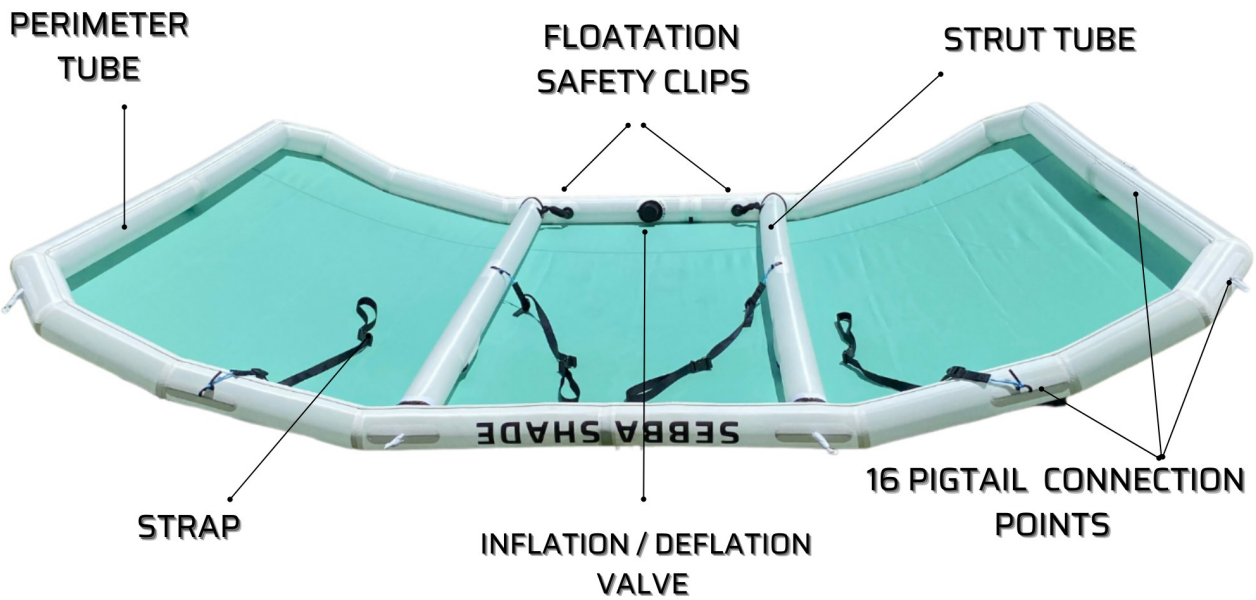

**SEBBA SHADE**

*inflate it and shade it*

**Boat shade — exactly where you want it**

**Don't let the sun cut your boating trip short  
Enjoy the water all day with Sebba Shade**

**UPF 50+, blocks 98% UVA/UVB sun rays**

**50 mph/80 kmh**

**Light as air, move it anywhere**

**Inflates in 2 minutes**

**No poles or permanent hardware**

**Available in four colors**

**Blue**

**Gray**

**Seafoam**

**Black**

**Adjustable straps fasten to any frame, pole, rail, or cleat**

# Durable—Functional—Stylish

Quick connect & release