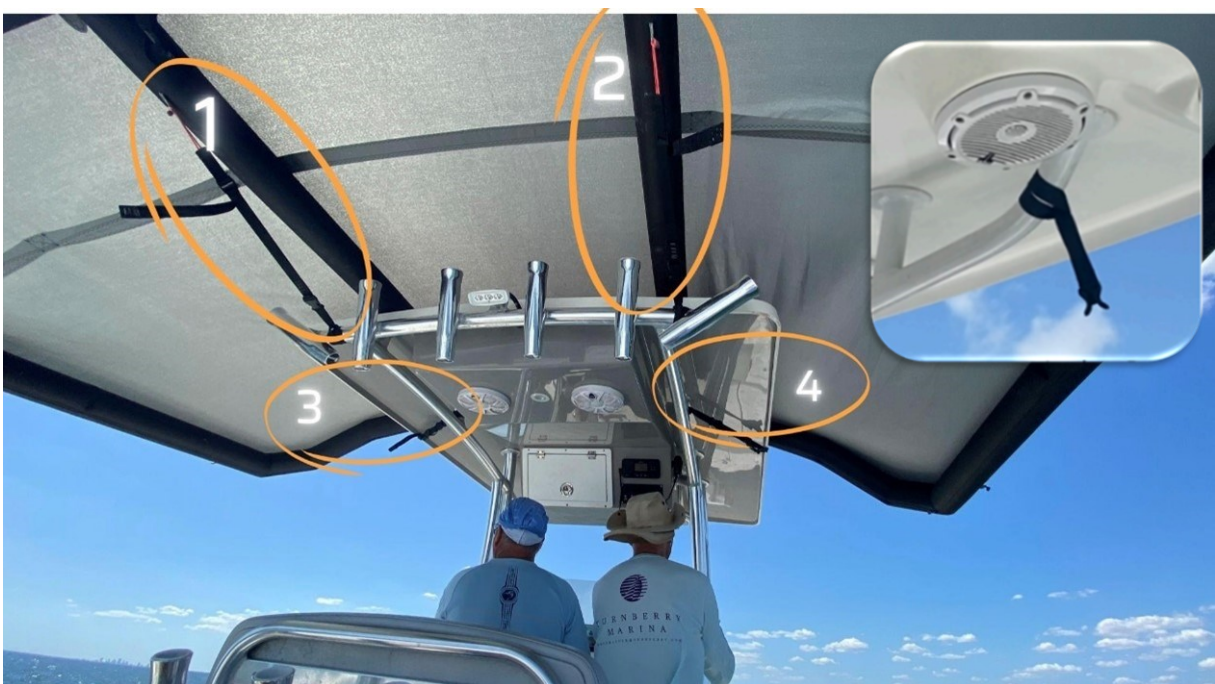

**SEBBA SHADE**

*inflate it and shade it*

**Boat shade — exactly where you want it**

**Don't let the sun cut your boating trip short  
Enjoy the water all day with Sebba Shade**

**UPF 50+, blocks 98% UVA/UVB sun rays**

**50 mph/80 kmh**

**Light as air, move it anywhere**

**Inflates in 2 minutes**

**No poles or permanent hardware**

**Available in four colors**

**Blue**

**Gray**

**Seafoam**

**Black**

**Adjustable straps fasten to any frame, pole, rail, or cleat**

# Durable—Functional—Stylish

Quick connect & release