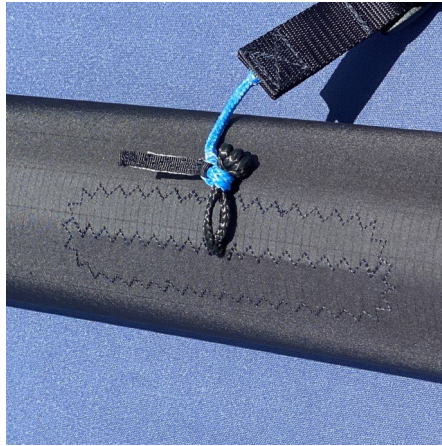

**SEBBA SHADE**

*inflate it and shade it*

**Boat shade — exactly where you want it**

**Don't let the sun cut your boating trip short  
Enjoy the water all day with Sebba Shade**

**UPF 50+, blocks 98% UVA/UVB sun rays**

**50 mph/80 kmh**

**Light as air, move it anywhere**

**Inflates in 2 minutes**

**No poles or permanent hardware**

**Available in four colors**

**Blue**

**Gray**

**Seafoam**

**Black**

**Adjustable straps fasten to any frame, pole, rail, or cleat**

# Durable—Functional—Stylish

Quick connect & release