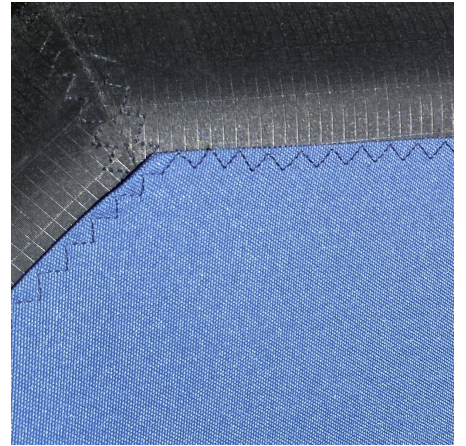

**SEBBA SHADE**

*inflate it and shade it*

**Boat shade — exactly where you want it**

**Don't let the sun cut your boating trip short  
Enjoy the water all day with Sebba Shade**

**UPF 50+, blocks 98% UVA/UVB sun rays**

**50 mph/80 kmh**

**Light as air, move it anywhere**

**Inflates in 2 minutes**

**No poles or permanent hardware**

**Available in four colors**

**Blue**

**Gray**

**Seafoam**

**Black**

**Adjustable straps fasten to any frame, pole, rail, or cleat**

# Durable—Functional—Stylish

Quick connect & release