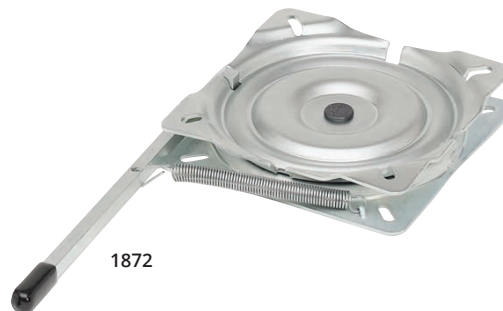

### Pedestals

Little on price, big on performance

- Exceptional durability
- Reinforced welded joints
- Black powder coated for a long lasting finish

Description	OEM Part #	Part #
Pedestal, 7"	—	90720
Pedestal, 13"	—	91320
Adjustable Pedestal, 11-1/2" - 17-1/2"	—	91320-ADJ

90720

91320

91320-ADJ

### Seat Swivels

Description	OEM Part #	Part #
Zinc Plated, 0° Tilt, 4-Way Locking	1872	—
Black Powder Coated, 0° Tilt, 6-1/4" (10 p/Box)	—	17720
Black Powder Coated, 3° Tilt, 7" (10 p/Box)	—	17721

17720