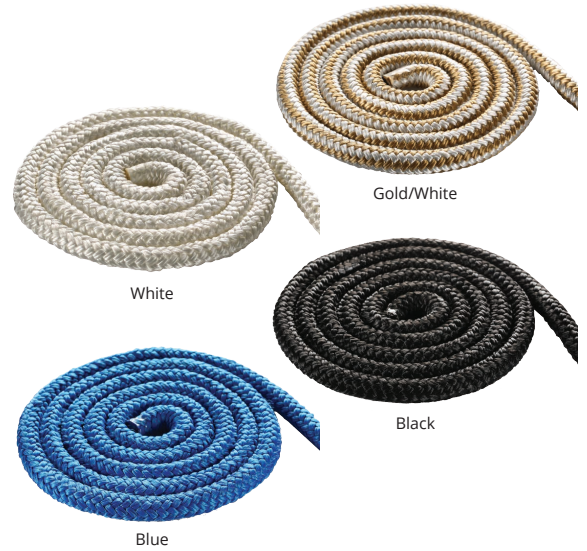

### Premium Double Braided Nylon Dock Line

Thickness	Length	Color	OEM Part #	Part #
1/2"	15 ft.	Gold/White	—	117565-7
		White	—	117614-7
	20 ft.	Gold/White	—	117566-7
		Black	—	117617-7
	25 ft.	Gold/White	—	117567-7
		Black	—	117621-7
30 ft.	Gold/White	—	117684-7	
	35 ft.	Gold/White	—	117525-7

### Braided MFP Dock Line

Description	Thickness	Length	Color	OEM Part #	Part #
Double Braided	3/8"	15 ft.	Blue	—	11702-7
			Black	—	11703-7
Solid Braided	3/8"	15 ft.	White	—	11737-7
			Red	—	11749-7
			Blue	—	11750-7
			Black	—	11752-7

### Mooring Snubber Kit

This flexible snubber stretches to absorb shock and protect boats, cleats, and lines from the strain of wind and water. The resilience of the snubber can be adjusted to conditions by increasing or decreasing the amount of line wrapped around it. Includes snubber and 20 ft. of solid braided multifilament polypropylene dock line.

### Hollow Braided Polypropylene Dock Line

- 15 ft. of hollow, braided polypropylene dock line
- All our polypropylene dock lines are floatable and pre-sliced at one end

Description	Thickness	Length	Color	OEM Part #	Part #
	3/8"	15 ft.	Blue/White	—	11728-2