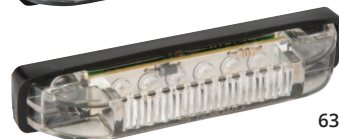

LED Mini Courtesy Lights

Attwood's 1" Mini LED Courtesy Lights offer excellent performance in an affordable package. Designed to be installed with just a hole saw, the Mini's rubber grommet eliminates fasteners and allows for quick and easy installation. Comes with fully sealed electronics; performs in almost any interior or exterior application.

- Compact
- Water-and shock-resistant
- 50,000 hours of life

Description	Color	OEM Part #	Part #
Rubber Grommet, Black	White	6317-1	—
	Blue	6319-1	—

LED Micro Lights

Industry leading light output in an extremely compact package. With electropolished stainless covers and fully sealed electronics. Attwood Micro Lights perform through the harshest conditions. Can be used in rod storage boxes without risk of water damage, under hardtops, or even mounted to rails.

- .66 watts at 12V DC

Description	Color	OEM Part #	Part #
Stainless Steel Bezel, Vertical Mount	White	6350W1	6350W7
	Blue	6350B1	6350B7
Stainless Steel Bezel, Horizontal Mount	White	6351W1	—
	Blue	6351B1	—
	Green	6351G1	—

LED Utility Lights

These versatile, surface-mount LED Utility Lights put bright light where you need it.

- Water-resistant
- 12V DC
- Less than 1 Amp draw

Description	OEM Part #	Part #
4", 6 white LED's	—	6355W7
6", 12 white LED's	—	6354W7
8", 18 white LED's	—	6353W7

6355W7