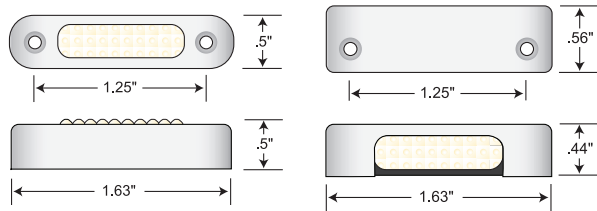

LED Utility Lights

These versatile, surface-mount LED Utility Lights put bright light where you need it.

- Water-resistant
- 12V DC
- Less than 1 Amp draw

Description	OEM Part #	Part #
4", 6 white LED's	—	6355W7
6", 12 white LED's	—	6354W7
8", 18 white LED's	—	6353W7