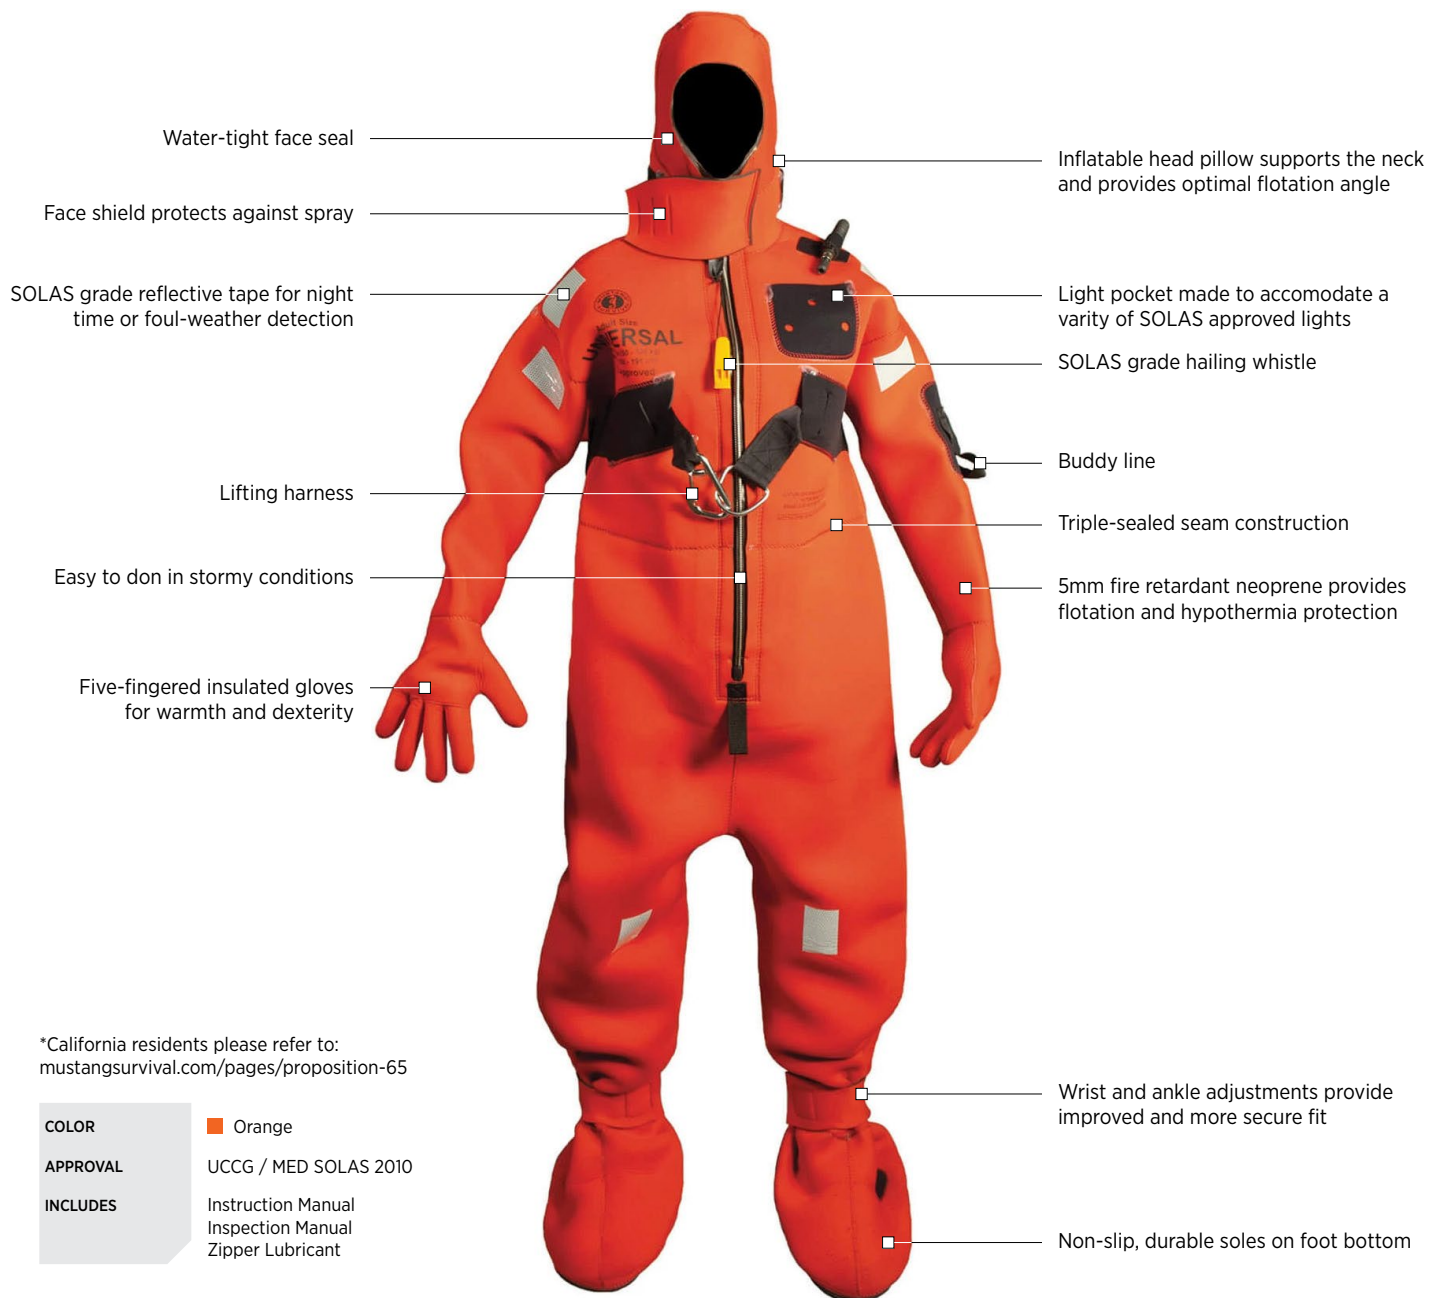

COLD WATER IMMERSION SUIT (MIS210 HR / MIS220 HR / MIS230 HR / MIS240 HR)

MUSTANG SURVIVAL WE SAVE LIVES FOR A LIVING

FOR FLOTATION AND HYPOTHERMIA PROTECTION WHEN EVERY SECOND COUNTS

Designed for use in commercial operations, our Immersion Suit is the ideal ship abandonment solution for workboats, transport vessels, drilling rigs, supply ships, steamships and commercial fishermen. A value buy for commercial operators and crews. Custom crew identification markings available.

*California residents please refer to:
mustangsurvival.com/pages/proposition-65

COLOR	Orange
APPROVAL	UCCG / MED SOLAS 2010
INCLUDES	Instruction Manual Inspection Manual Zipper Lubricant

SIZE	MODEL	Bag Color
Child	MIS210 HR	Yellow
Adult Small	MIS220 HR	Red
Universal	MIS230 HR	Orange
Adult Oversize	MIS240 HR	Green