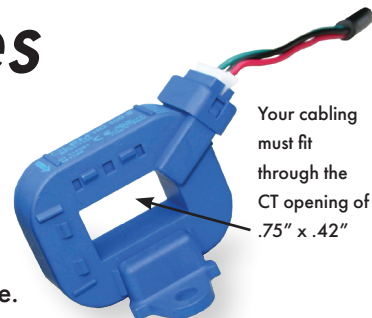

# Lithium Battery Gauges

For use with 12V-48V batteries

**Each Lithium Battery Gauge includes a Current Transducer (CT).**

**What does this mean for you?** Accurate real-time state of charge reading. Typical gauges cannot precisely detect lithium battery levels as they charge/discharge. The CT allows the gauge to accurately track amp hours in and amp hours out.