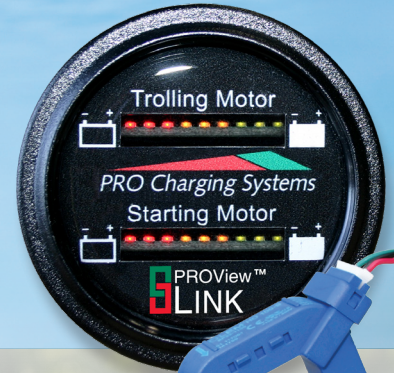

# Lithium Battery Gauges

For use with 12V-48V Lithium batteries

The most advanced and reliable battery gauge on the market!

- Accurately displays battery state/charge status
- PROView Link™ compatible!
- Easy installation
- Durable and water resistant
- Easy to read color coded LEDs
- Uses intuitive technology to adapt to a wide range of applications
- All units include a Current Transducer (CT)