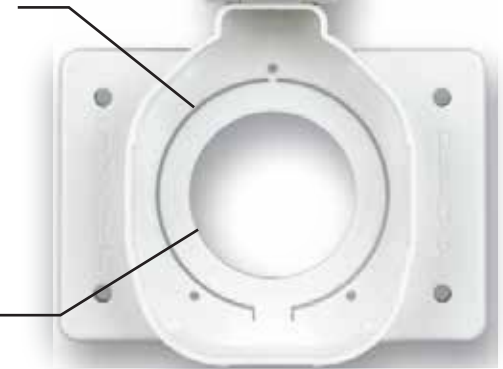

RECEPTACLES / WEATHER DOORS

MARINA / DOCKSIDE PRODUCTS

30A & 50A Horizontal Weather Door Receptacle Part # RDPWL

Punchout
50A hole
for back
of plug

30A hole
for back
of plug

front

back

30 & 50 AMP WEATHER DOORS

SMARTPLUG FEMALE 125V / 250V

WEATHER DOOR - 30 & 50 AMP (KNOCKOUT FOR 50 AMP)

| PART NUMBER | DESCRIPTION | WEATHER DOOR COLOR |
|-------------|-------------------------------------------|--------------------|
| RDPWL | 30 Amp / 50 Amp Weather Door / Horizontal | White |