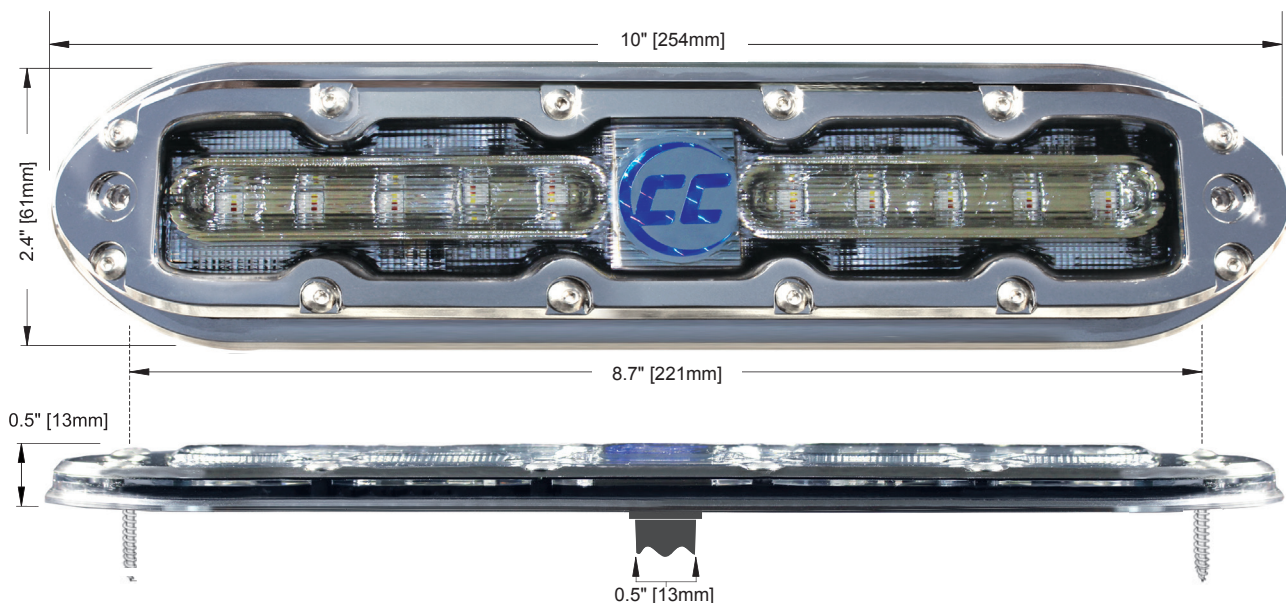

Push Button Modes

- Any single color on
- Fade blue to white
- Fade through all 12 colors
- Strobe current color

Designed & Manufactured in Clearwater, FL
© 2020 Shadow-Caster® LEDs. All Right Reserved.

Shadow-Caster® LED Lighting | 2060 Calumet Street | Clearwater, FL 33765
p: +1 727.474.2877 e: info@shadow-caster.com w: shadow-caster.com