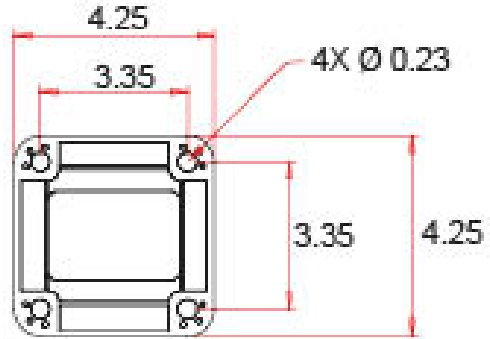

Bracket Feet Pattern

PA-60/40