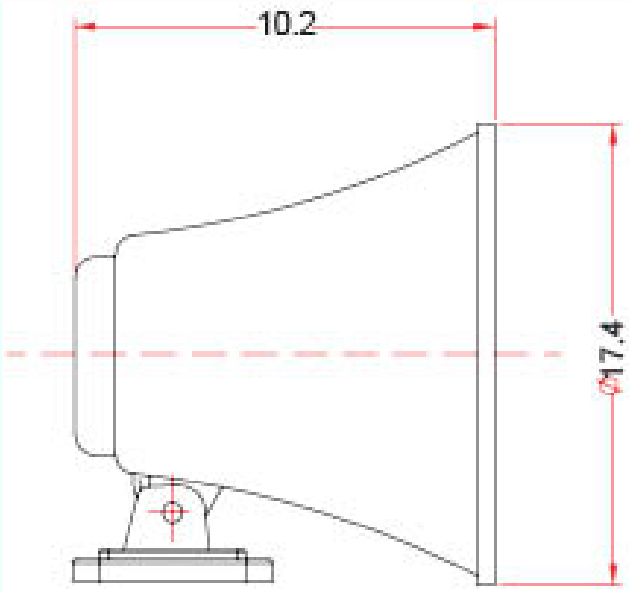

Bracket Feet Pattern

PA-60/40