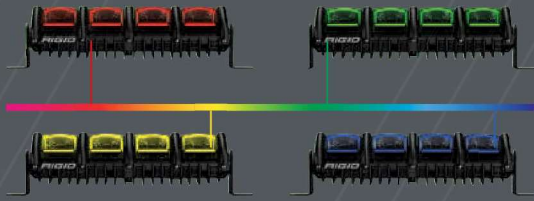

RGBW ACCENT LIGHTING