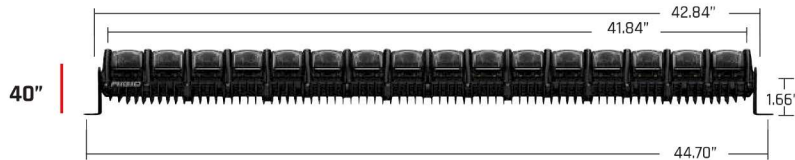

FEATURES

- 50,000+ Hour Lifespan
- 9-36 V DC
- Durable UV Polyester Powder Coat
- GORE® Pressure Equalizing Vent
- Harness & Dash Controller Included
- High-Grade Aluminum Alloy Heatsink
- Integrated Thermal Management System
- Impact Resistant Polycarbonate Lens
- IP68 Compliant - Dust / Water Ingress
- Mounting Brackets Included
- Over / Under Voltage Protection
- Op. Temp -40° F ~ +145° F / -40° C ~ +60° C
- Protected Against RFI / EMI
- Patented Technology
- Reverse Polarity Protection
- RoHS Compliant
- SAE J575 Compliant - Shock / Vibration
- AV Active View™ Technology - Automatically Change Beam Patterns Based On Vehicle Speed
- Dash Controller & Under Dash Module with Wiring Harness
- Molded RIGID Dash Controller with 2 User Presets - Preset Both Beam Pattern Mode & Accent Lighting Colors
- 8 Selectable Beam Patterns from 15-Degrees to 90-Degrees
- Integrated Optic Design with Spot, Flood, and Driving Zones
- Selectable RGB-W Accent Lighting - With User-Configuration, Choose from any Color in the Light Spectrum
- Back Lit Molded Dash Controller - Enables User to Select Mode, Accent Color, Adaptive Mode, and Select Between 2 User Presets
- Multiple Mounting Locations; Traditional Side Mounting or Underside Low-Profile *Stealth Mount *(Sold Separately)
- Patent-Pending Technology