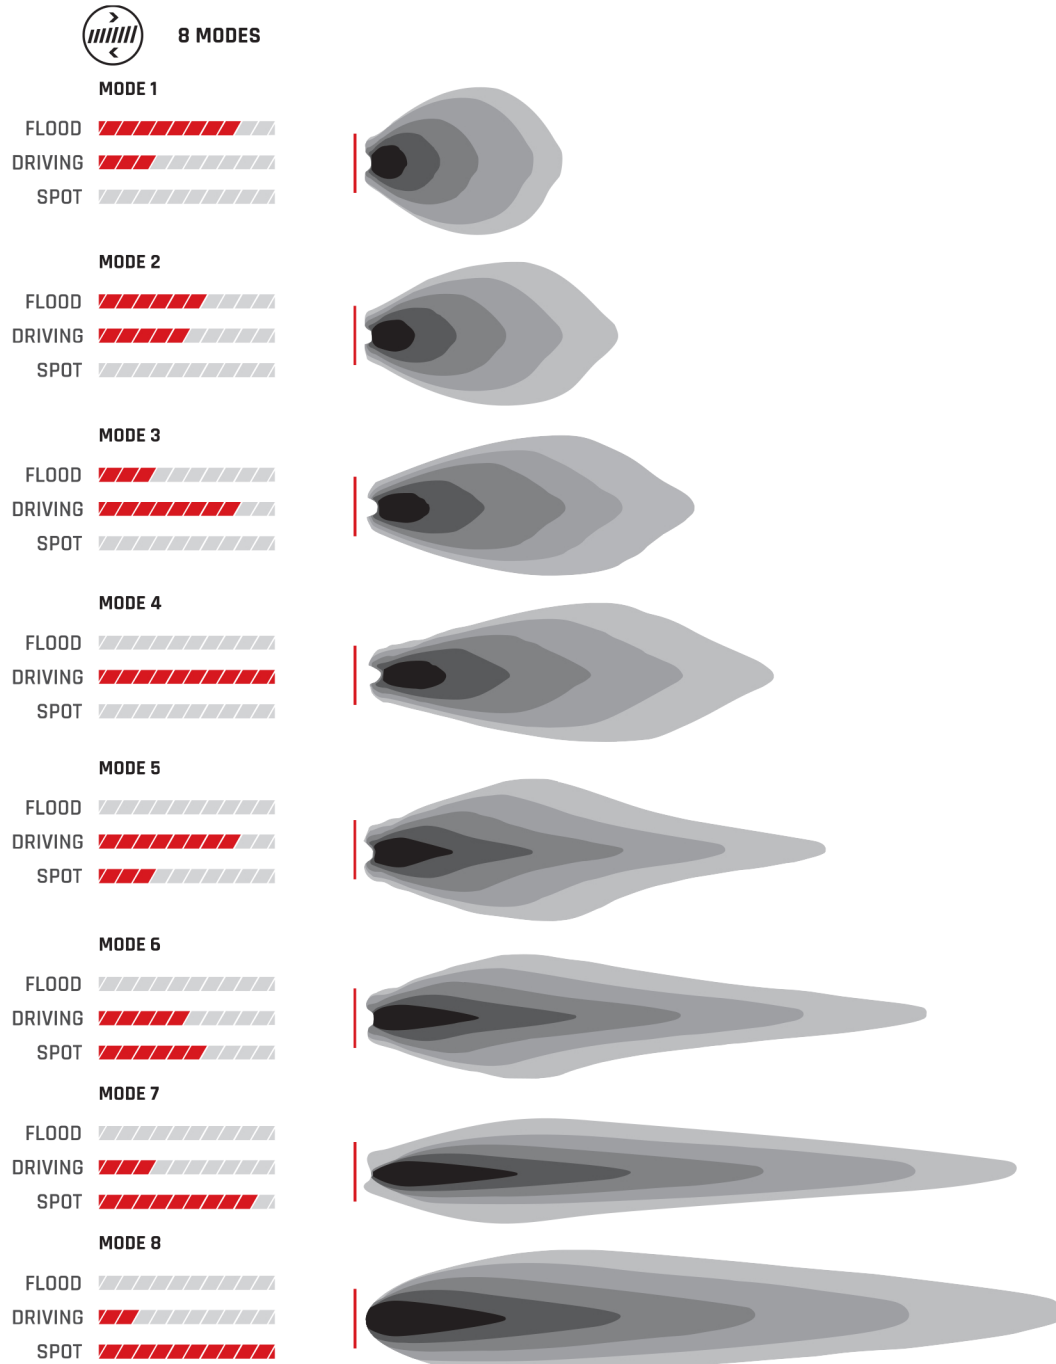

### FEATURES

- 50,000+ Hour Lifespan
- 9-36 V DC
- Durable UV Polyester Powder Coat
- GORE® Pressure Equalizing Vent
- Harness & Dash Controller Included
- High-Grade Aluminum Alloy Heatsink
- Integrated Thermal Management System
- Impact Resistant Polycarbonate Lens
- IP68 Compliant - Dust / Water Ingress
- Mounting Brackets Included
- Over / Under Voltage Protection
- Op. Temp -40° F ~ +145° F / -40° C ~ +60° C
- Protected Against RFI / EMI
- Patented Technology
- Reverse Polarity Protection
- RoHS Compliant
- SAE J575 Compliant - Shock / Vibration
- AV Active View™ Technology - Automatically Change Beam Patterns Based On Vehicle Speed
- Dash Controller & Under Dash Module with Wiring Harness
- Molded RIGID Dash Controller with 2 User Presets - Preset Both Beam Pattern Mode & Accent Lighting Colors
- 8 Selectable Beam Patterns from 15-Degrees to 90-Degrees
- Integrated Optic Design with Spot, Flood, and Driving Zones
- Selectable RGB-W Accent Lighting - With User-Configuration, Choose from any Color in the Light Spectrum
- Back Lit Molded Dash Controller - Enables User to Select Mode, Accent Color, Adaptive Mode, and Select Between 2 User Presets
- Multiple Mounting Locations; Traditional Side Mounting or Underside Low-Profile \*Stealth Mount \*(Sold Separately)
- Patent-Pending Technology

BEAM PATTERNS  
THAT CAN  
ACTIVELY ADJUST  
WITH CHANGING  
CONDITIONS

**ACTIVE MODE -  
MULTIPLE PRESET  
OUTPUTS IN ONE  
LIGHT**

A = LUX AT 10 METERS

B = BEAM DISTANCE (m) WITH 1 LUX

C = BEAM DISTANCE (m) WITH .25 LUX