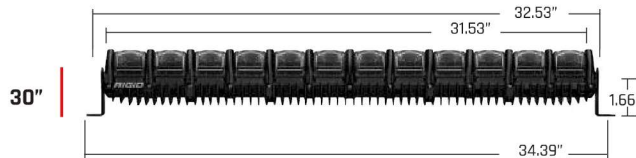

FEATURES

- 50,000+ Hour Lifespan
- 9-36 V DC
- Durable UV Polyester Powder Coat
- GORE® Pressure Equalizing Vent
- Harness & Dash Controller Included
- High-Grade Aluminum Alloy Heatsink
- Integrated Thermal Management System
- Impact Resistant Polycarbonate Lens
- IP68 Compliant - Dust / Water Ingress
- Mounting Brackets Included
- Over / Under Voltage Protection
- Op. Temp -40° F ~ +145° F / -40° C ~ +60° C
- Protected Against RFI / EMI
- Patented Technology
- Reverse Polarity Protection
- RoHS Compliant
- SAE J575 Compliant - Shock / Vibration
- AV Active View™ Technology - Automatically Change Beam Patterns Based On Vehicle Speed
- Dash Controller & Under Dash Module with Wiring Harness
- Molded RIGID Dash Controller with 2 User Presets - Preset Both Beam Pattern Mode & Accent Lighting Colors
- 8 Selectable Beam Patterns from 15-Degrees to 90-Degrees
- Integrated Optic Design with Spot, Flood, and Driving Zones
- Selectable RGB-W Accent Lighting - With User-Configuration, Choose from any Color in the Light Spectrum
- Back Lit Molded Dash Controller - Enables User to Select Mode, Accent Color, Adaptive Mode, and Select Between 2 User Presets
- Multiple Mounting Locations; Traditional Side Mounting or Underside Low-Profile *Stealth Mount *(Sold Separately)
- Patent-Pending Technology