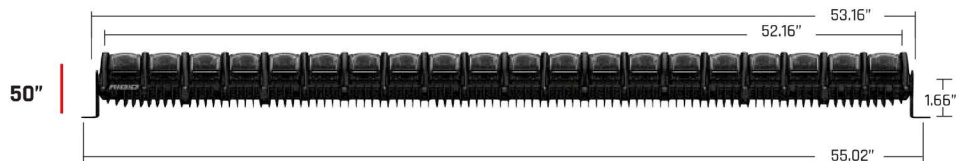

FEATURES

- 50,000+ Hour Lifespan
- 9-36 V DC
- Durable UV Polyester Powder Coat
- GORE® Pressure Equalizing Vent
- Harness & Dash Controller Included
- High-Grade Aluminum Alloy Heatsink
- Integrated Thermal Management System
- Impact Resistant Polycarbonate Lens
- IP68 Compliant - Dust / Water Ingress
- Mounting Brackets Included
- Over / Under Voltage Protection
- Op. Temp -40° F ~ +145° F / -40° C ~ +60° C
- Protected Against RFI / EMI
- Patented Technology
- Reverse Polarity Protection
- RoHS Compliant
- SAE J575 Compliant - Shock / Vibration
- AV Active View™ Technology - Automatically Change Beam Patterns Based On Vehicle Speed
- Dash Controller & Under Dash Module with Wiring Harness
- Molded RIGID Dash Controller with 2 User Presets - Preset Both Beam Pattern Mode & Accent Lighting Colors
- 8 Selectable Beam Patterns from 15-Degrees to 90-Degrees
- Integrated Optic Design with Spot, Flood, and Driving Zones
- Selectable RGB-W Accent Lighting - With User-Configuration, Choose from any Color in the Light Spectrum
- Back Lit Molded Dash Controller - Enables User to Select Mode, Accent Color, Adaptive Mode, and Select Between 2 User Presets
- Multiple Mounting Locations; Traditional Side Mounting or Underside Low-Profile *Stealth Mount *(Sold Separately)
- Patent-Pending Technology