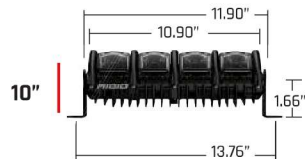

FEATURES

- 50,000+ Hour Lifespan
- 9-36 V DC
- Durable UV Polyester Powder Coat
- GORE® Pressure Equalizing Vent
- Harness & Dash Controller Included
- High-Grade Aluminum Alloy Heatsink
- Integrated Thermal Management System
- Impact Resistant Polycarbonate Lens
- IP68 Compliant - Dust / Water Ingress
- Mounting Brackets Included
- Over / Under Voltage Protection
- Op. Temp -40° F ~ +145° F / -40° C ~ +60° C
- Protected Against RFI / EMI
- Patented Technology
- Reverse Polarity Protection
- RoHS Compliant
- SAE J575 Compliant - Shock / Vibration
- AV Active View™ Technology - Automatically Change Beam Patterns Based On Vehicle Speed
- Dash Controller & Under Dash Module with Wiring Harness
- Molded RIGID Dash Controller with 2 User Presets - Preset Both Beam Pattern Mode & Accent Lighting Colors
- 8 Selectable Beam Patterns from 15-Degrees to 90-Degrees
- Integrated Optic Design with Spot, Flood, and Driving Zones
- Selectable RGB-W Accent Lighting - With User-Configuration, Choose from any Color in the Light Spectrum
- Back Lit Molded Dash Controller - Enables User to Select Mode, Accent Color, Adaptive Mode, and Select Between 2 User Presets
- Multiple Mounting Locations; Traditional Side Mounting or Underside Low-Profile *Stealth Mount *(Sold Separately)
- Patent-Pending Technology