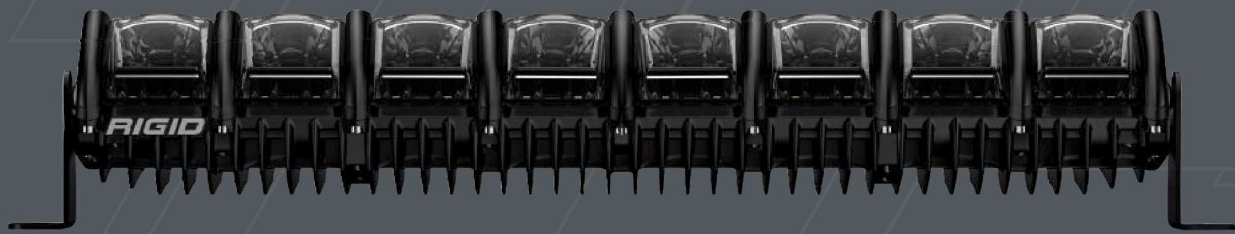

# ADAPT™

The RIGID® Adapt™ LED Light Bars are the world's first off-road lighting products that can change instantly according to conditions. Adapt offers 8 selectable beam patterns that range from broad short-distance lighting to highly focused long-distance lighting in a single fixture. It also includes RIGID's new Active View™ Technology, which allows the beam pattern to actively adjust with vehicle speed. There are no moving parts within the Adapt. Instead, RIGID uses advanced LED technology and combines it with patented new optics to create a revolutionary lighting solution that can Adapt with changing conditions. Further, Adapt has built-in accent lighting that can be set to any color in the light spectrum, including white, for a custom look around town. The Adapt has a signature new look that is unlike any other light bar on the market, and it even has expanded mounting capabilities that include new base-mounting options in addition to traditional side mounts. Adapt LED light bars include a RIGID Dash Controller, which is a molded backlit dash-mounted unit that offers easy, intuitive control of Adapt's beam patterns, Adaptive Mode, accent lighting, and programmable presets. RIGID Adapt Light Bars are available in 10-inch to 50-inch lengths and include a RIGID Dash Controller, Under Dash Module, wiring harness, and mounting hardware. With the RIGID Adapt, it has never been easier to Own the Night.