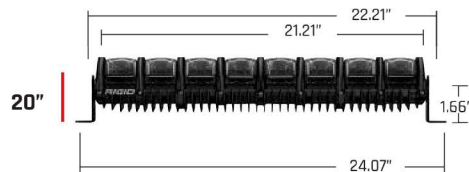

FEATURES

- 50,000+ Hour Lifespan
- 9-36 V DC
- Durable UV Polyester Powder Coat
- GORE® Pressure Equalizing Vent
- Harness & Dash Controller Included
- High-Grade Aluminum Alloy Heatsink
- Integrated Thermal Management System
- Impact Resistant Polycarbonate Lens
- IP68 Compliant - Dust / Water Ingress
- Mounting Brackets Included
- Over / Under Voltage Protection
- Op. Temp -40° F ~ +145° F / -40° C ~ +60° C
- Protected Against RFI / EMI
- Patented Technology
- Reverse Polarity Protection
- RoHS Compliant
- SAE J575 Compliant - Shock / Vibration
- AV Active View™ Technology - Automatically Change Beam Patterns Based On Vehicle Speed
- Dash Controller & Under Dash Module with Wiring Harness
- Molded RIGID Dash Controller with 2 User Presets - Preset Both Beam Pattern Mode & Accent Lighting Colors
- 8 Selectable Beam Patterns from 15-Degrees to 90-Degrees
- Integrated Optic Design with Spot, Flood, and Driving Zones
- Selectable RGB-W Accent Lighting - With User-Configuration, Choose from any Color in the Light Spectrum
- Back Lit Molded Dash Controller - Enables User to Select Mode, Accent Color, Adaptive Mode, and Select Between 2 User Presets
- Multiple Mounting Locations; Traditional Side Mounting or Underside Low-Profile *Stealth Mount *(Sold Separately)
- Patent-Pending Technology