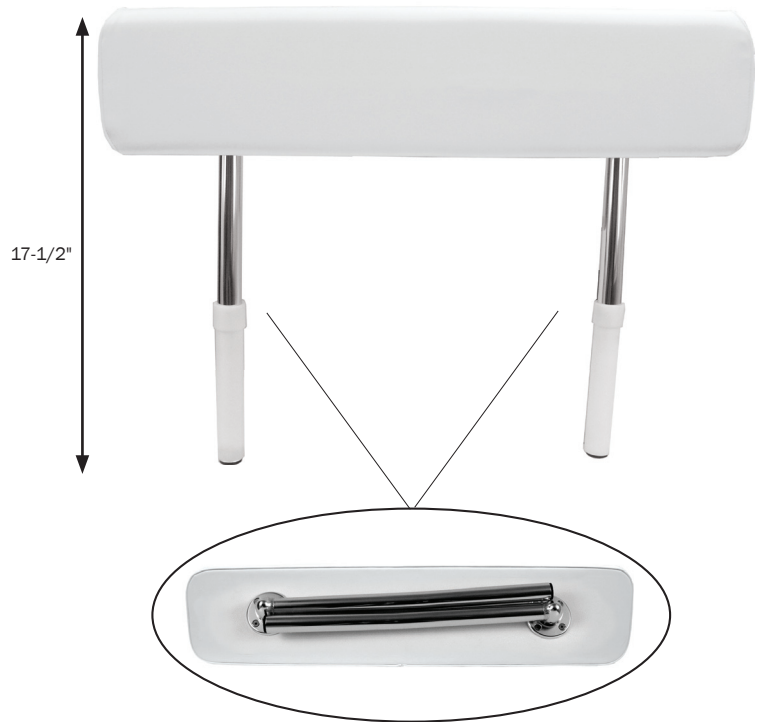

UNIVERSAL LEANING POST BACKREST

Taco Marine's Universal Leaning Post Backrest is designed to fit the Neptune Premium, Neptune II and most standard leaning posts available in the market. Arms fold for easy and convenient storage.

FEATURES & BENEFITS

- Universal design to fit Taco Marine's Neptune Premium, Neptune II and most standard leaning posts
- Arms install at desired width to fit rod holders
- Cool, white, easy-to-clean, cushioned backrest
- Arms fold for easy storage when not in use
- Hardware included

Arms fold for convenient storage

Part No.	Description	UPC	Cushion Height	Extended Arm Height	Width	Depth
L10-1002-1	Universal Leaning Post Backrest	630838023331	7-3/8"	17-1/2"	34"	3"