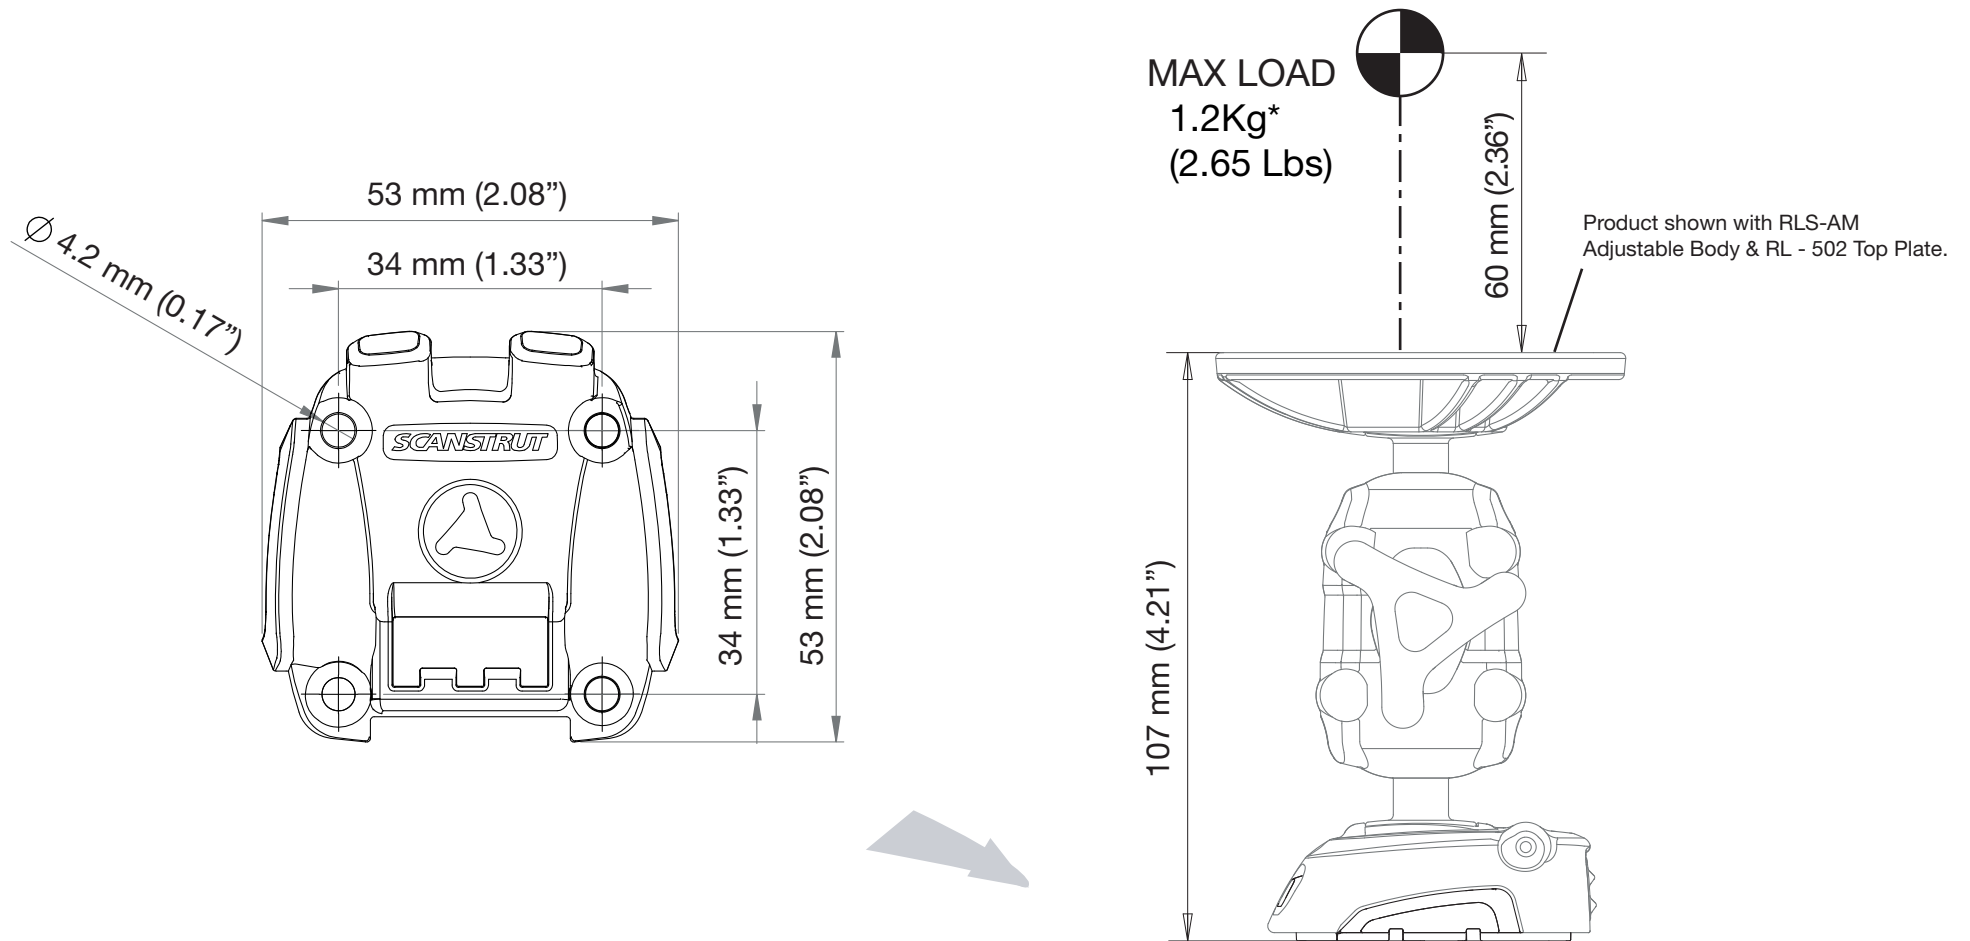

ROKK Mini Surface Mount RLS-401

For help & information
email: technical@scanstrut.com
tel: +44 (0) 1803 863800

*assuming product is installed in a dynamic environment where accelerations of up to 6g will be experienced

SCANSTRUT
designed for life at sea