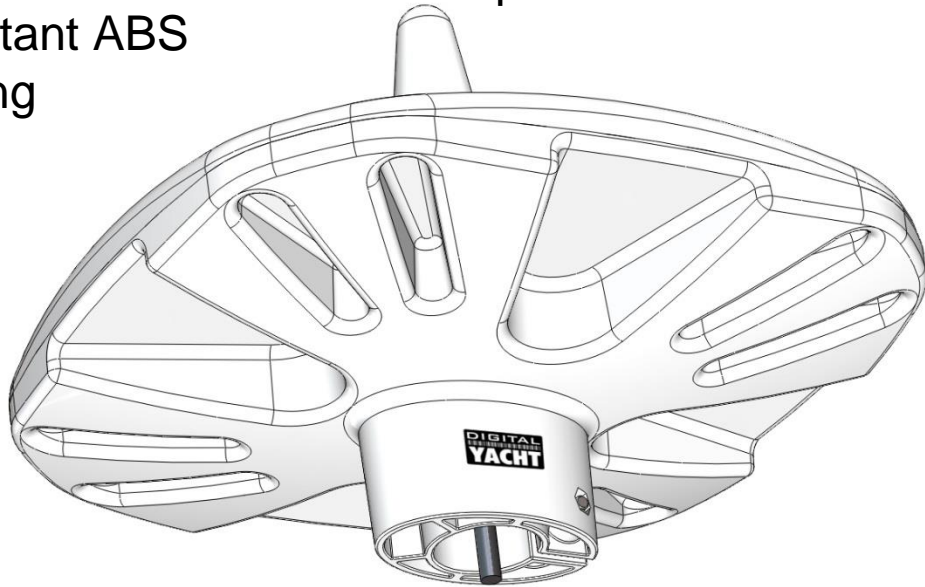

## Cabin Controller

Standard – 1 x TV and 1 x FM outlet  
Option – 2 x TV and 1 x FM outlet

- Supplied with 10m/33ft RG6 coax cable assembly from antenna to controller
- Antenna supplied with pole adaptor and 1" threaded adaptor for standard 1" x 14 TPI mounts
- Rear stud or front panel screw mount
- 12/24V operation (Typically 20-60mA)
- Standard F connectors

# Designed For Easy Installation & Performance

Waterproof to IP68 and ultra tough UV resistant ABS casing

Antenna supports vertical and horizontal polarisation plus FM radio

Adaptors for antenna supplied to fit standard pole or 1" threaded mounts from 3<sup>rd</sup> parties