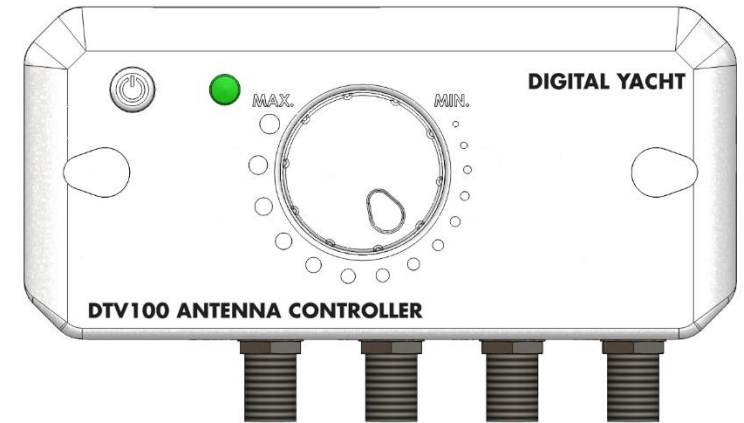

## Cabin Controller

Standard – 1 x TV and 1 x FM outlet  
Option – 2 x TV and 1 x FM outlet

- Supplied with 10m/33ft RG6 coax cable assembly from antenna to controller
- Antenna supplied with pole adaptor and 1" threaded adaptor for standard 1" x 14 TPI mounts
- Rear stud or front panel screw mount
- 12/24V operation (Typically 20-60mA)
- Standard F connectors

# Designed For Easy Installation & Performance

Waterproof to IP68 and ultra tough UV resistant ABS casing

Antenna supports vertical and horizontal polarisation plus FM radio

Adaptors for antenna supplied to fit standard pole or 1" threaded mounts from 3<sup>rd</sup> parties

Single RG6 coax feed to below deck amplifier

Below deck amplifier and splitter provides -7 to 29dB gain adjustment. 12/24V

Optional amplifier provides 2<sup>nd</sup> TV output for multi cabin installation