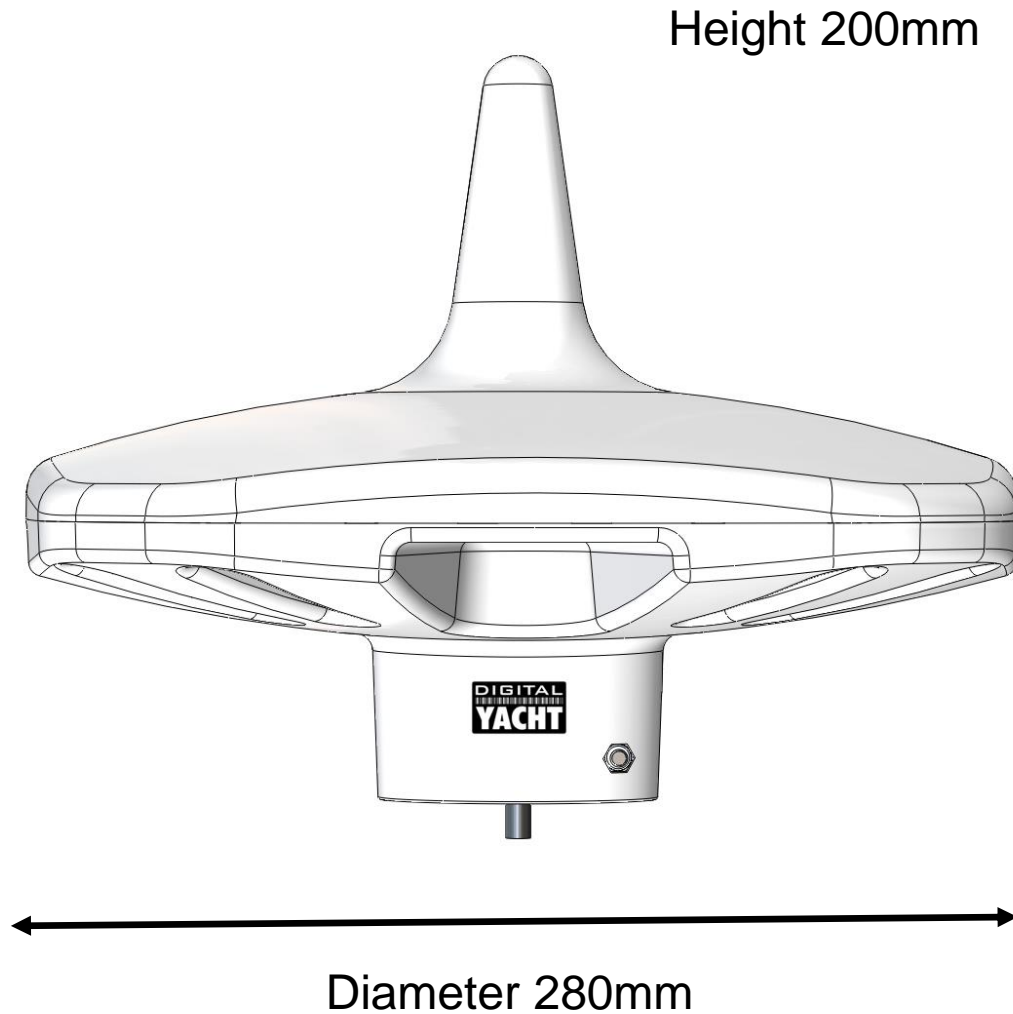

Easy Installation