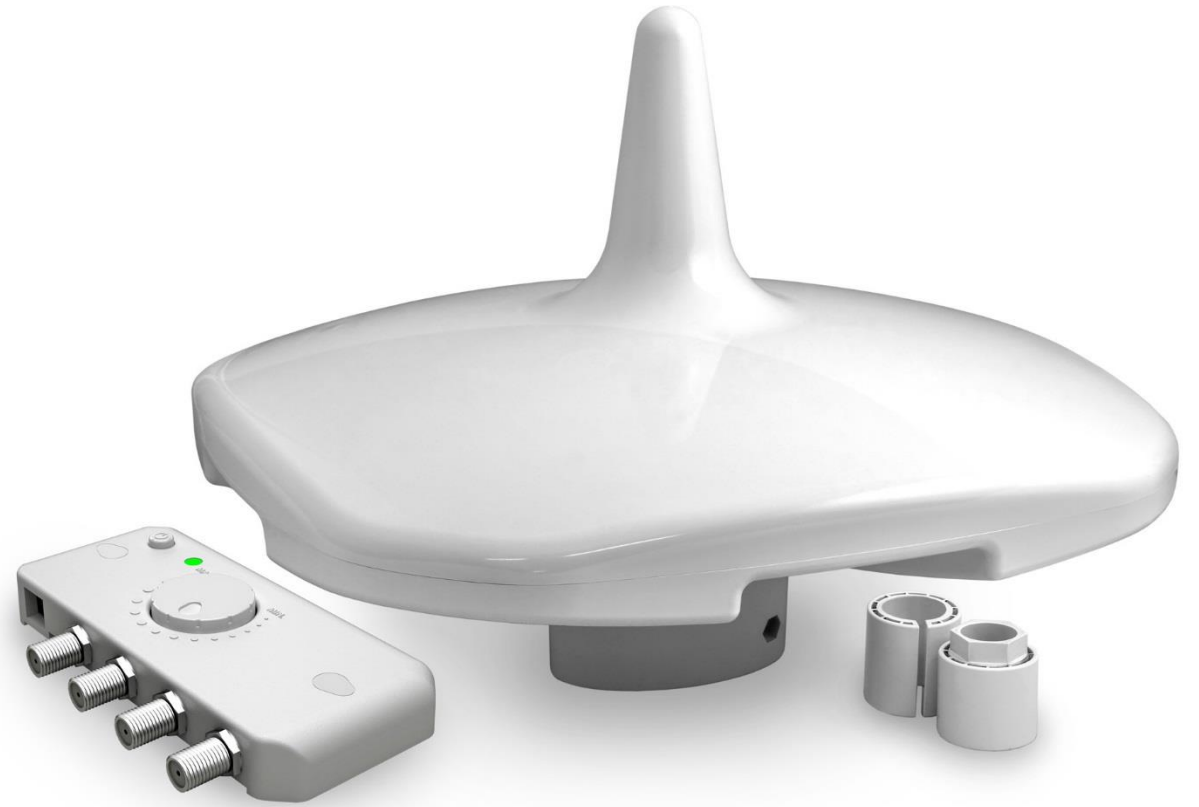

# DTV100 Marine HDTV & FM Antenna

- Very high performance omni directional marine TV antenna
- Global reception capability of latest DVB/HDTV signals
- TV and FM radio outlet
- Below deck mounted amplifier with -7dB to +29dB gain
- Pole or standard 1" adaptor mounting capability
- Supplied with 10m coax
- Optional dual TV outlet amplifier
- Just 280mm diameter

“Exceptional performance for an omni-directional TV antenna”

# DTV100 Key Features

Note TV not included

“The DTV100 - A high performance, omni-directional TV antenna providing a great signal for on board HD TV systems – start taking advantage of free HD digital TV entertainment today”

# Designed For Easy Installation & Performance

Waterproof to IP68 and ultra tough UV resistant ABS casing

Antenna supports vertical and horizontal polarisation plus FM radio

Adaptors for antenna supplied to fit standard pole or 1" threaded mounts from 3<sup>rd</sup> parties