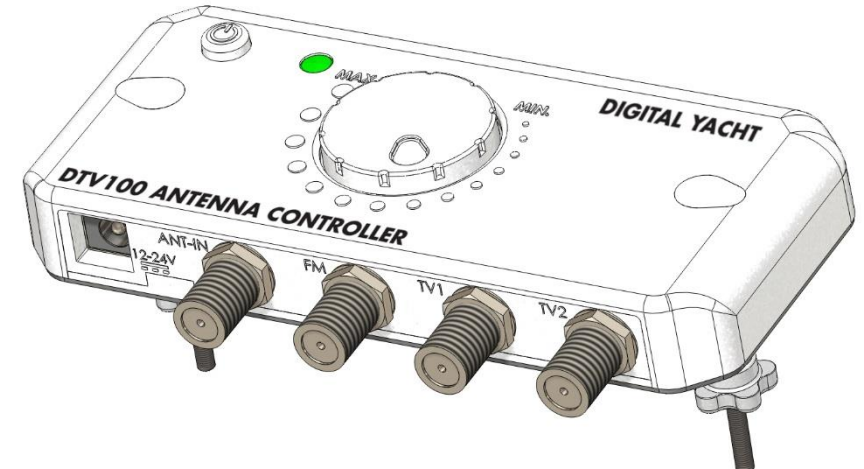

# DTV100 Marine HDTV & FM Antenna

- Very high performance omni directional marine TV antenna
- Global reception capability of latest DVB/HDTV signals
- TV and FM radio outlet
- Below deck mounted amplifier with -7dB to +29dB gain
- Pole or standard 1" adaptor mounting capability
- Supplied with 10m coax
- Optional dual TV outlet amplifier
- Just 280mm diameter

“Digital terrestrial TV (even in HD) can now be received while afloat with a new TV antenna from Digital Yacht. Called the DTV100, it features a highly sensitive omni-directional design and hi gain (-7 to 29dB amplifier) to pick up even the weakest of signals. It can also feed a FM stereo. Start enjoying a few home luxuries on board today.”

“The slick DTV100 TV antenna picks up national free to view HD TV signals and allows a range of popular channels to be viewed on board thanks to its sensitive omni-directional design”

## Cabin Controller

Standard – 1 x TV and 1 x FM outlet  
Option – 2 x TV and 1 x FM outlet

- Supplied with 10m/33ft RG6 coax cable assembly from antenna to controller
- Antenna supplied with pole adaptor and 1" threaded adaptor for standard 1" x 14 TPI mounts
- Rear stud or front panel screw mount
- 12/24V operation (Typically 20-60mA)
- Standard F connectors