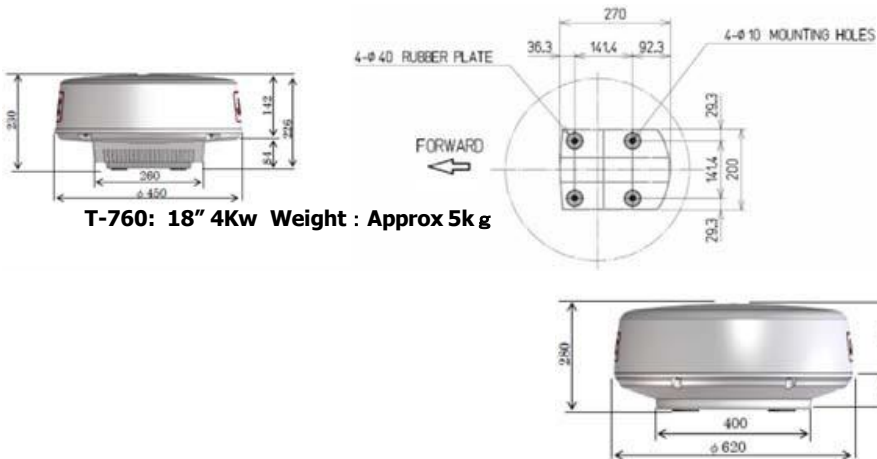

PRESENTATION

Screen size and resolution	7-inch wide LCD, 800x480 pixels with touch screen
Radar diameter	90mm or more

Relative Motion, True Motion, North-UP, Head-UP, Course-UP,

Anti SEA/RAIN clutters	Auto / Manual
Trail indication:	OFF, 15s, 30s, 1min, 2min, 3min, 6min, 10min, 15min, 30min, Continuous
Off centering	2/3 radius of PPI

TARGET TRACKING and AIS FUNCTION

Acquisition mode	Auto/Manual (Auto: New Target)
ATA Tracking target capacity	10 targets
Acquisition and tracking range	20NM
Vector mode and length	True/Relative Vector, adjustable from 1 to 60min
Guard Zone	1 zone
Target Data	True Bearing, Range, True Course, True Speed, CPA, TCPA
Alarms	CPA/TCPA, New Target, Lost, System
AIS Target capacity	50 targets

T-760/761 Display Weight Approx 2.2k g

OUTLINE DRAWING

T-760: 18" 4Kw Weight : Approx 5k g

T-761: 24" 4Kw Weight : Approx 10k g

SI-TEX
MARINE ELECTRONICS

25 Enterprise Zone Drive, Ste #2
Riverhead, NY 11901