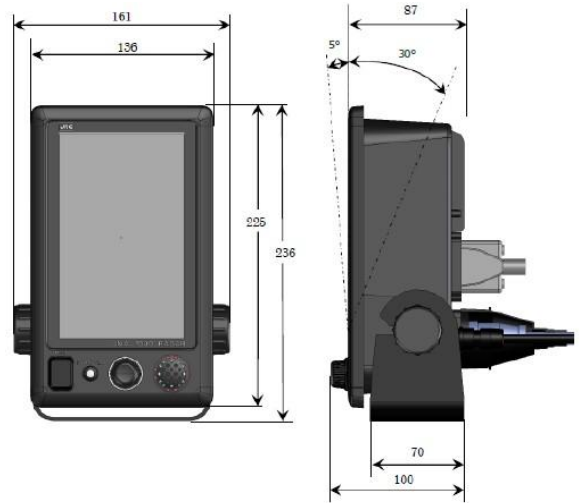

PRESENTATION

Screen size and resolution	7-inch wide LCD, 800x480 pixels with touch screen
Radar diameter	90mm or more

Relative Motion, True Motion, North-UP, Head-UP, Course-UP,

Anti SEA/RAIN clutters	Auto / Manual
Trail indication:	OFF, 15s, 30s, 1min, 2min, 3min, 6min, 10min, 15min, 30min, Continuous
Off centering	2/3 radius of PPI

TARGET TRACKING and AIS FUNCTION

Acquisition mode	Auto/Manual (Auto: New Target)
ATA Tracking target capacity	10 targets
Acquisition and tracking range	20NM
Vector mode and length	True/Relative Vector, adjustable from 1 to 60min
Guard Zone	1 zone
Target Data	True Bearing, Range, True Course, True Speed, CPA, TCPA
Alarms	CPA/TCPA, New Target, Lost, System
AIS Target capacity	50 targets

T-760/761 Display Weight Approx 2.2k g

OUTLINE DRAWING

T-760: 18" 4Kw Weight : Approx 5k g

T-761: 24" 4Kw Weight : Approx 10k g

SI-TEX
MARINE ELECTRONICS

25 Enterprise Zone Drive, Ste #2
Riverhead, NY 11901