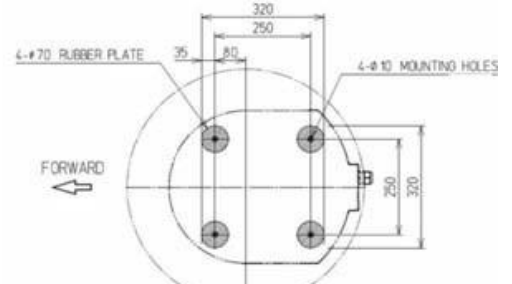

PRESENTATION

Screen size and resolution	7-inch wide LCD, 800x480 pixels with touch screen
Radar diameter	90mm or more

Relative Motion, True Motion, North-UP, Head-UP, Course-UP,

Anti SEA/RAIN clutters	Auto / Manual
Trail indication:	OFF, 15s, 30s, 1min, 2min, 3min, 6min, 10min, 15min, 30min, Continuous
Off centering	2/3 radius of PPI

TARGET TRACKING and AIS FUNCTION

Acquisition mode	Auto/Manual (Auto: New Target)
ATA Tracking target capacity	10 targets
Acquisition and tracking range	20NM
Vector mode and length	True/Relative Vector, adjustable from 1 to 60min
Guard Zone	1 zone
Target Data	True Bearing, Range, True Course, True Speed, CPA, TCPA
Alarms	CPA/TCPA, New Target, Lost, System
AIS Target capacity	50 targets

T-760/761 Display Weight Approx 2.2k g

OUTLINE DRAWING

T-760: 18" 4Kw Weight : Approx 5k g

T-761: 24" 4Kw Weight : Approx 10k g

SI-TEX
MARINE ELECTRONICS

25 Enterprise Zone Drive, Ste #2
Riverhead, NY 11901