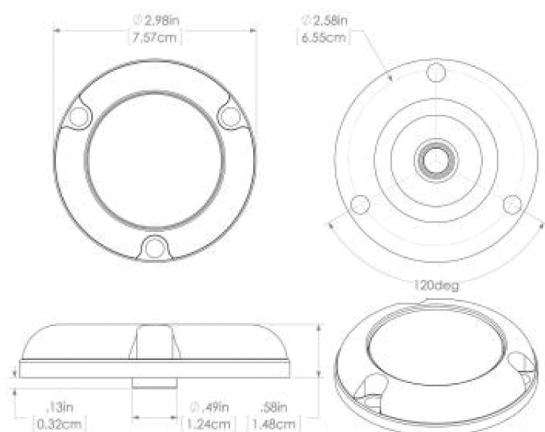

Operating Temp (°F): -31 to + 131 F

Dimensions: 2.98in (7.57cm) (W) x 2.98in (7.57cm) (H) x .58in (1.48cm) (D)

www.lumiteclighting.com | Phone: (561) 272-9840 | info@lumiteclighting.com