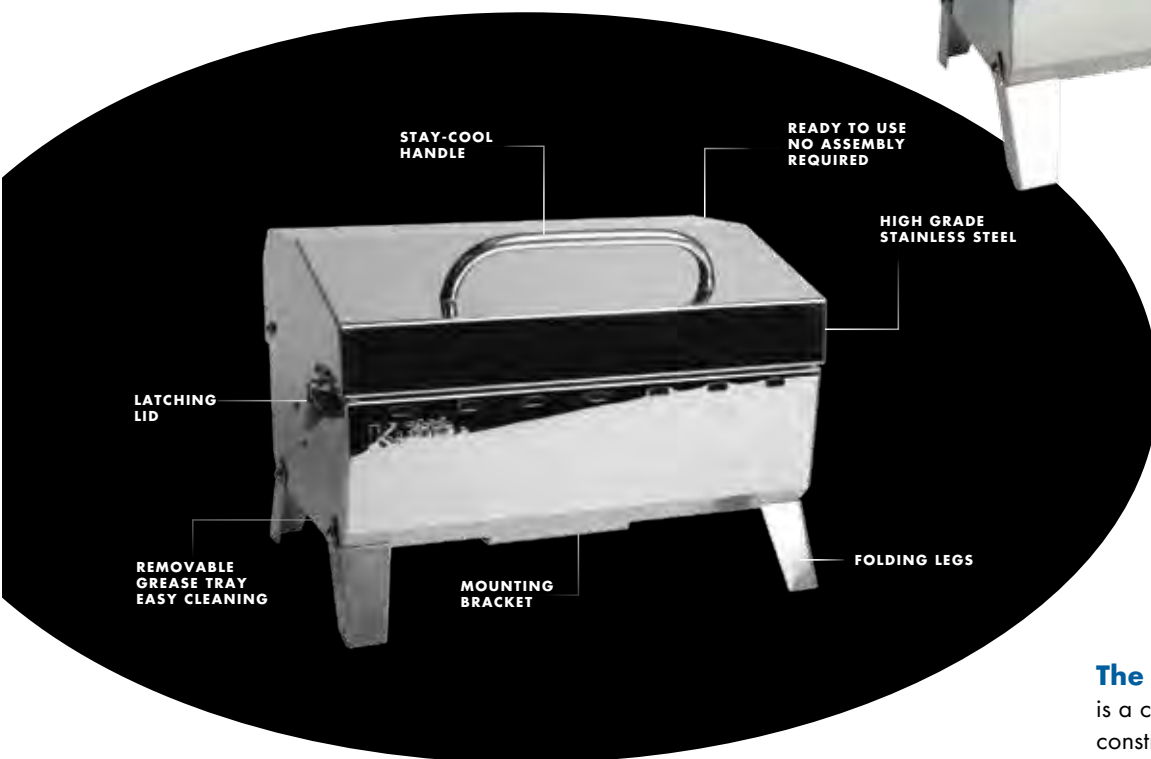

STOW N' GO

125

PREMIUM STAINLESS STEEL GRILL

The Kuuma Stow N' Go 125 Grill

is a compact grill that offers premium-quality construction and convenient portability. Its compact size is perfect for when space is at a premium. Stow N' Go grills can be easily transported and can also be mounted to any Kuuma rail-, rod- or pedestal mount.

- 58140 125 Gas
- 58141 125 Gas with LPV

TWO MODELS AVAILABLE:

Stow N' Go 125 Gas with Regulator
 Part Number: 58140
 Dimensions: 19.75" x 11.25" x 11"
 Cooking Surface Area: 125 Square Inches

1"-20 Throwaway Cylinder Threads

Designed for high pressure propane - disposable or larger refillable tanks

Stow N' Go 125 Gas with Low Pressure Connection
 Part Number: 58141
 Dimensions: 20" x 11.25" x 11"
 Cooking Surface Area: 125 Square Inches

3/8 inch Male Flare Connection

Designed for use with regulated on-board low-pressure propane systems