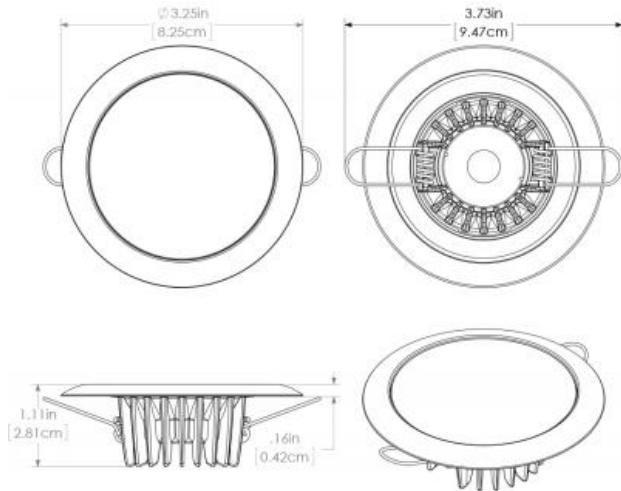

extreme environment lighting

Mirage

SKU: 113121

Color Output: White Dimming, Blue Dimming

Finish: White

With multiple improvements for 2014, Lumitec's Mirage down lights remain the best performing down light on the market today. Utilizing the most efficient emitters commercially available, Mirage boasts incredible output and a profile that is among the slimmest in the industry. In field studies Mirage exceeded the output of 20 watt halogens.* Equally suited to elegant salons or no-nonsense T-tops. (*6 watt devices will exceed output of 20 watt halogens, 3 watt devices will exceed output of 10 watt halogens).

Dimensions: 3.25in (8.25cm) (W) x 3.25in (8.25cm) (H) x 1.11in (2.81cm) (D)

www.lumiteclighting.com | Phone: (561) 272-9840 | info@lumiteclighting.com

ISO LUX PLOT
Product Name: Mirage
Date Tested: 20140612

Max Lux at 10': 20 lx

Target Distance: 10'
Grid Spacing: 2'

- 90% - 100%
- 80% - 89%
- 70% - 79%
- 60% - 69%
- 50% - 59%
- 40% - 49%
- 30% - 39%
- 20% - 29%
- 10% - 19%