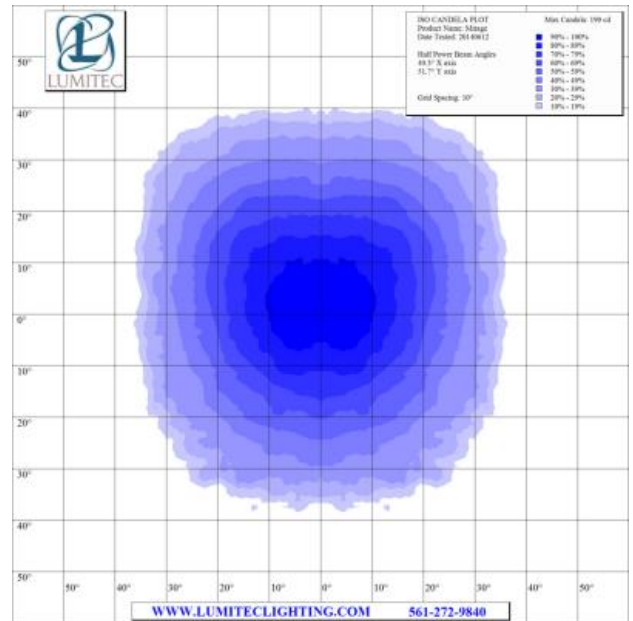

extreme environment lighting

Mirage

SKU: 113121

Color Output: White Dimming, Blue Dimming

Finish: White

With multiple improvements for 2014, Lumitec's Mirage down lights remain the best performing down light on the market today. Utilizing the most efficient emitters commercially available, Mirage boasts incredible output and a profile that is among the slimmest in the industry. In field studies Mirage exceeded the output of 20 watt halogens.* Equally suited to elegant salons or no-nonsense T-tops. (*6 watt devices will exceed output of 20 watt halogens, 3 watt devices will exceed output of 10 watt halogens).

- Voltage: 10 - 30vDC
- 12vDC Amps: 490mA
- 24vDC Amps: 250mA
- Correlated Color Temperature: 5000
- Color Rendering Index: 70+
- Rated Watts: 6
- Lumens (White): 372
- Operating Temp (°C): -35 to +55 C
- Operating Temp (°F): -31 to + 131 F
- IP67 Compliant
- Certified Ignition Protected

Dimensions: 3.25in (8.25cm) (W) x 3.25in (8.25cm) (H) x 1.11in (2.81cm) (D)

www.lumiteclighting.com | Phone: (561) 272-9840 | info@lumiteclighting.com

ISO LUX PLOT
Product Name: Mirage
Date Tested: 20140612

Max Lux at 10': 20 lx

Target Distance: 10'
Grid Spacing: 2'

- 90% - 100%
- 80% - 89%
- 70% - 79%
- 60% - 69%
- 50% - 59%
- 40% - 49%
- 30% - 39%
- 20% - 29%
- 10% - 19%