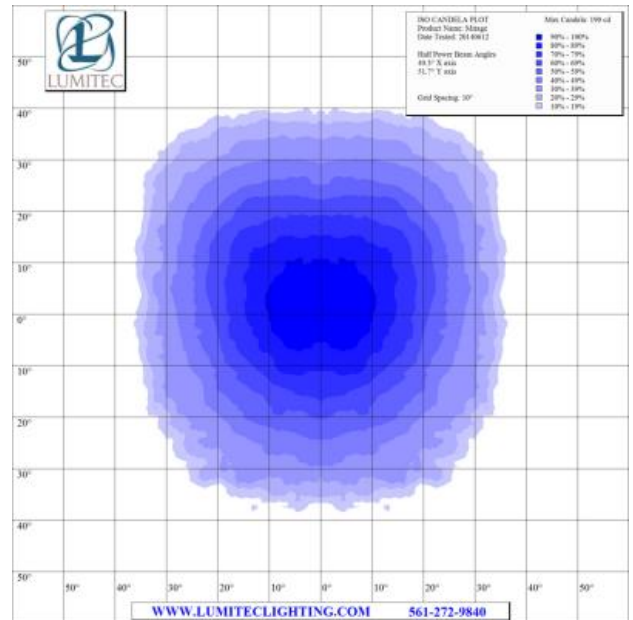

extreme environment lighting

Mirage

SKU: 113120

Color Output: White Dimming, Red Non Dimming, Blue Non Dimming, Purple Non Dimming
 Finish: White

With multiple improvements for 2014, Lumitec's Mirage down lights remain the best performing down light on the market today. Utilizing the most efficient emitters commercially available, Mirage boasts incredible output and a profile that is among the slimmest in the industry. In field studies Mirage exceeded the output of 20 watt halogens.* Equally suited to elegant salons or no-nonsense T-tops. (*6 watt devices will exceed output of 20 watt halogens, 3 watt devices will exceed output of 10 watt halogens).

- Voltage: 10 - 30vDC
- 12vDC Amps: 490mA
- 24vDC Amps: 250mA
- Correlated Color Temperature: 5000
- Color Rendering Index: 70+
- Rated Watts: 6
- Lumens (White): 372
- Operating Temp (°C): -35 to +55 C
- Operating Temp (°F): -31 to + 131 F
- IP67 Compliant
- Certified Ignition Protected

Dimensions: 3.25in (8.25cm) (W) x 3.25in (8.25cm) (H) x 1.11in (2.81cm) (D)

www.lumiteclighting.com | Phone: (561) 272-9840 | info@lumiteclighting.com

ISO LUX PLOT
Product Name: Mirage
Date Tested: 20140612

Max Lux at 10': 20 lx

Target Distance: 10'
Grid Spacing: 2'

- 90% - 100%
- 80% - 89%
- 70% - 79%
- 60% - 69%
- 50% - 59%
- 40% - 49%
- 30% - 39%
- 20% - 29%
- 10% - 19%