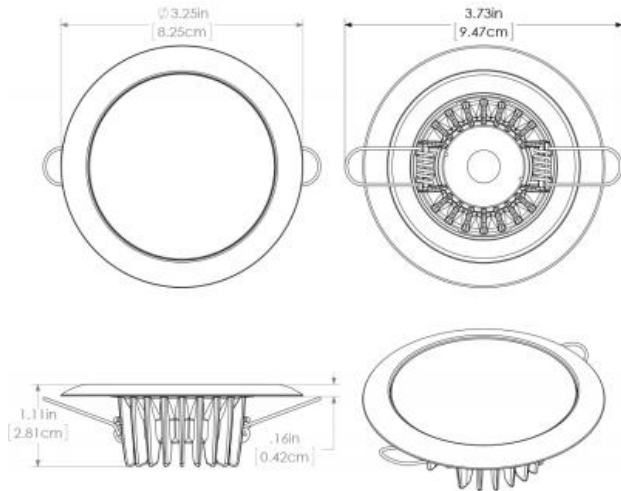

extreme environment lighting

Mirage

SKU: 113120

Color Output: White Dimming, Red Non Dimming, Blue Non Dimming, Purple Non Dimming
 Finish: White

With multiple improvements for 2014, Lumitec's Mirage down lights remain the best performing down light on the market today. Utilizing the most efficient emitters commercially available, Mirage boasts incredible output and a profile that is among the slimmest in the industry. In field studies Mirage exceeded the output of 20 watt halogens.* Equally suited to elegant salons or no-nonsense T-tops. (*6 watt devices will exceed output of 20 watt halogens, 3 watt devices will exceed output of 10 watt halogens).

Dimensions: 3.25in (8.25cm) (W) x 3.25in (8.25cm) (H) x 1.11in (2.81cm) (D)

www.lumiteclighting.com | Phone: (561) 272-9840 | info@lumiteclighting.com

ISO LUX PLOT
Product Name: Mirage
Date Tested: 20140612

Max Lux at 10': 20 lx

Target Distance: 10'
Grid Spacing: 2'

- 90% - 100%
- 80% - 89%
- 70% - 79%
- 60% - 69%
- 50% - 59%
- 40% - 49%
- 30% - 39%
- 20% - 29%
- 10% - 19%