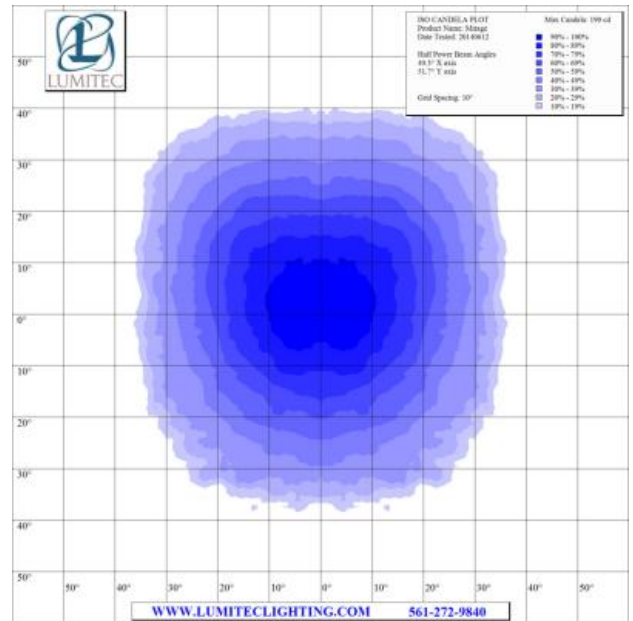

extreme environment lighting

Mirage

SKU: 113119

Color Output: Warm White Dimming

Finish: Polished Stainless Steel

With multiple improvements for 2014, Lumitec's Mirage down lights remain the best performing down light on the market today. Utilizing the most efficient emitters commercially available, Mirage boasts incredible output and a profile that is among the slimmest in the industry. In field studies Mirage exceeded the output of 20 watt halogens.* Equally suited to elegant salons or no-nonsense T-tops. (*6 watt devices will exceed output of 20 watt halogens, 3 watt devices will exceed output of 10 watt halogens).

- Voltage: 10 - 30vDC
- 12vDC Amps: 500mA
- 24vDC Amps: 270mA
- Correlated Color Temperature: 3000
- Color Rendering Index: 90+
- Rated Watts: 6
- Lumens (White): 290
- Operating Temp (°C): -35 to +55 C
- Operating Temp (°F): -31 to + 131 F
- IP67 Compliant
- Certified Ignition Protected

Dimensions: 3.25in (8.25cm) (W) x 3.25in (8.25cm) (H) x 1.11in (2.81cm) (D)

www.lumiteclighting.com | Phone: (561) 272-9840 | info@lumiteclighting.com

ISO LUX PLOT
Product Name: Mirage
Date Tested: 20140612

Max Lux at 10': 20 lx

Target Distance: 10'
Grid Spacing: 2'

- 90% - 100%
- 80% - 89%
- 70% - 79%
- 60% - 69%
- 50% - 59%
- 40% - 49%
- 30% - 39%
- 20% - 29%
- 10% - 19%