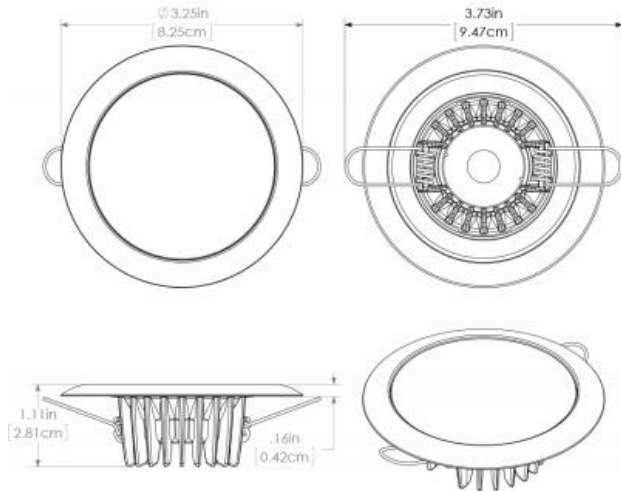

extreme environment lighting

Mirage

SKU: 113119

Color Output: Warm White Dimming

Finish: Polished Stainless Steel

With multiple improvements for 2014, Lumitec's Mirage down lights remain the best performing down light on the market today. Utilizing the most efficient emitters commercially available, Mirage boasts incredible output and a profile that is among the slimmest in the industry. In field studies Mirage exceeded the output of 20 watt halogens.* Equally suited to elegant salons or no-nonsense T-tops. (*6 watt devices will exceed output of 20 watt halogens, 3 watt devices will exceed output of 10 watt halogens).

Dimensions: 3.25in (8.25cm) (W) x 3.25in (8.25cm) (H) x 1.11in (2.81cm) (D)

www.lumiteclighting.com | Phone: (561) 272-9840 | info@lumiteclighting.com

ISO LUX PLOT
Product Name: Mirage
Date Tested: 20140612

Max Lux at 10': 20 lx

Target Distance: 10'
Grid Spacing: 2'

- 90% - 100%
- 80% - 89%
- 70% - 79%
- 60% - 69%
- 50% - 59%
- 40% - 49%
- 30% - 39%
- 20% - 29%
- 10% - 19%