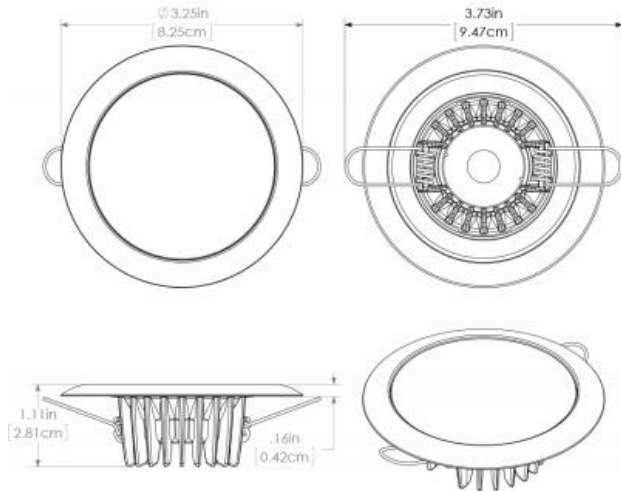

extreme environment lighting

Mirage

SKU: 113190

Color Output: White Dimming, Red Non Dimming, Blue Non Dimming, Purple Non Dimming

Finish: Glass

With multiple improvements for 2014, Lumitec's Mirage down lights remain the best performing down light on the market today. Utilizing the most efficient emitters commercially available, Mirage boasts incredible output and a profile that is among the slimmest in the industry. In field studies Mirage exceeded the output of 20 watt halogens.* Equally suited to elegant salons or no-nonsense T-tops. (*6 watt devices will exceed output of 20 watt halogens, 3 watt devices will exceed output of 10 watt halogens).

Dimensions: 2.50in (6.35cm) (W) x 2.50in (6.35cm) (H) x 1.11in (2.81cm) (D)

www.lumiteclighting.com | Phone: (561) 272-9840 | info@lumiteclighting.com

ISO LUX PLOT
Product Name: Mirage
Date Tested: 20140612

Max Lux at 10': 20 lx

Target Distance: 10'
Grid Spacing: 2'

- 90% - 100%
- 80% - 89%
- 70% - 79%
- 60% - 69%
- 50% - 59%
- 40% - 49%
- 30% - 39%
- 20% - 29%
- 10% - 19%