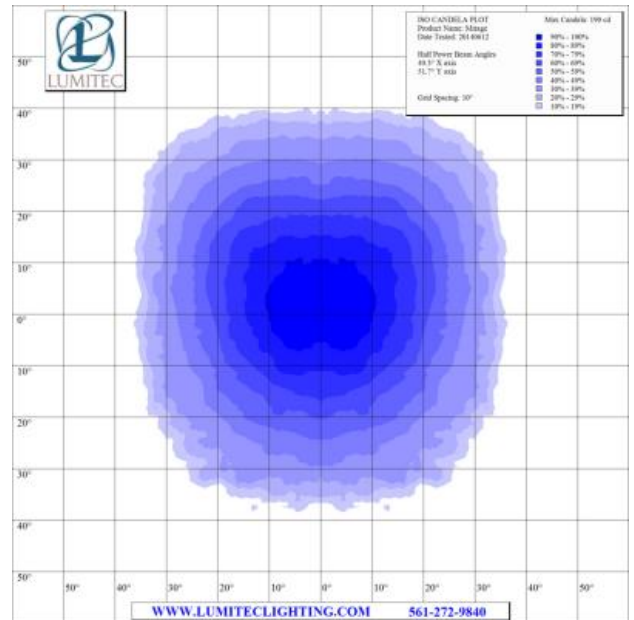

extreme environment lighting

Mirage

SKU: 113190

Color Output: White Dimming, Red Non Dimming, Blue Non Dimming, Purple Non Dimming

Finish: Glass

With multiple improvements for 2014, Lumitec's Mirage down lights remain the best performing down light on the market today. Utilizing the most efficient emitters commercially available, Mirage boasts incredible output and a profile that is among the slimmest in the industry. In field studies Mirage exceeded the output of 20 watt halogens.* Equally suited to elegant salons or no-nonsense T-tops. (*6 watt devices will exceed output of 20 watt halogens, 3 watt devices will exceed output of 10 watt halogens).

- Voltage: 10 - 30vDC
- 12vDC Amps: 490mA
- 24vDC Amps: 250mA
- Correlated Color Temperature: 5000
- Color Rendering Index: 70+
- Rated Watts: 6
- Lumens (White): 372
- Operating Temp (°C): -35 to +55 C
- Operating Temp (°F): -31 to + 131 F
- IP67 Compliant
- Certified Ignition Protected

Dimensions: 2.50in (6.35cm) (W) x 2.50in (6.35cm) (H) x 1.11in (2.81cm) (D)

www.lumiteclighting.com | Phone: (561) 272-9840 | info@lumiteclighting.com

ISO LUX PLOT
Product Name: Mirage
Date Tested: 20140612

Max Lux at 10': 20 lx

Target Distance: 10'
Grid Spacing: 2'

- 90% - 100%
- 80% - 89%
- 70% - 79%
- 60% - 69%
- 50% - 59%
- 40% - 49%
- 30% - 39%
- 20% - 29%
- 10% - 19%