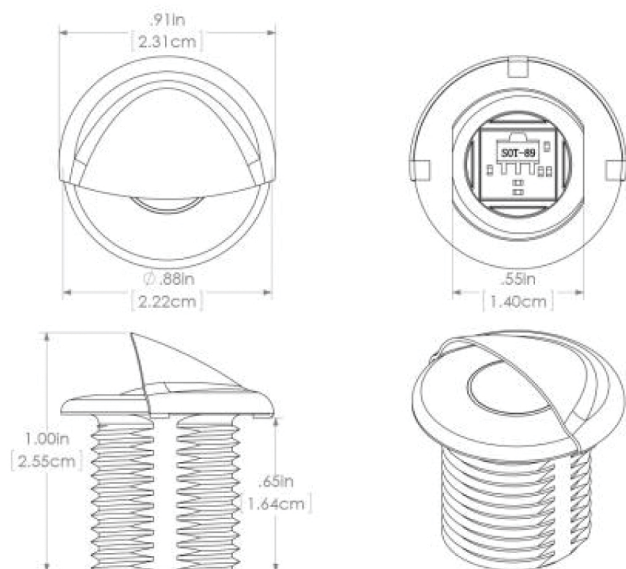

Operating Temp (°F): -31 to + 131 F

IP67 Compliant

Certified Ignition Protected

Dimensions: 0.91in (2.31cm) (W) x 0.91in (2.31cm) (H) x 1.00in (2.54cm) (D)

www.lumiteclighting.com | Phone: (561) 272-9840 | info@lumiteclighting.com