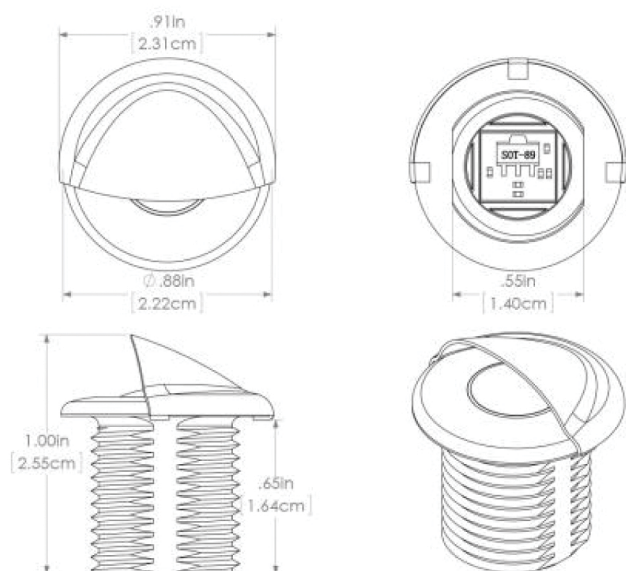

Operating Temp (°F): -31 to + 131 F

IP67 Compliant

Certified Ignition Protected

Dimensions: 0.91in (2.31cm) (W) x 0.91in (2.31cm) (H) x 1.00in (2.54cm) (D)

www.lumiteclighting.com | Phone: (561) 272-9840 | info@lumiteclighting.com