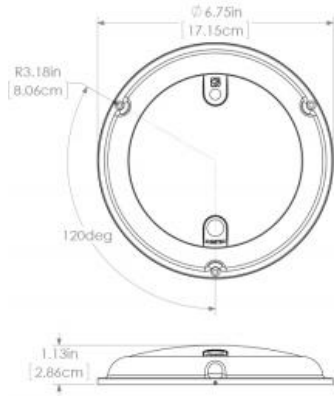

Dimensions: 6.75in (17.15cm) (W) x 6.75in (17.15cm) (H) x 3.18in (8.06cm) (D)

www.lumiteclighting.com | Phone: (561) 272-9840 | info@lumiteclighting.com

ISO LUX PLOT
Product Name: Touch Dome
Date Tested: 20140612

Max Lux at 10': 8 lx

Target Distance: 10'
Grid Spacing: 2'

- 90% - 100%
- 80% - 89%
- 70% - 79%
- 60% - 69%
- 50% - 59%
- 40% - 49%
- 30% - 39%
- 20% - 29%
- 10% - 19%