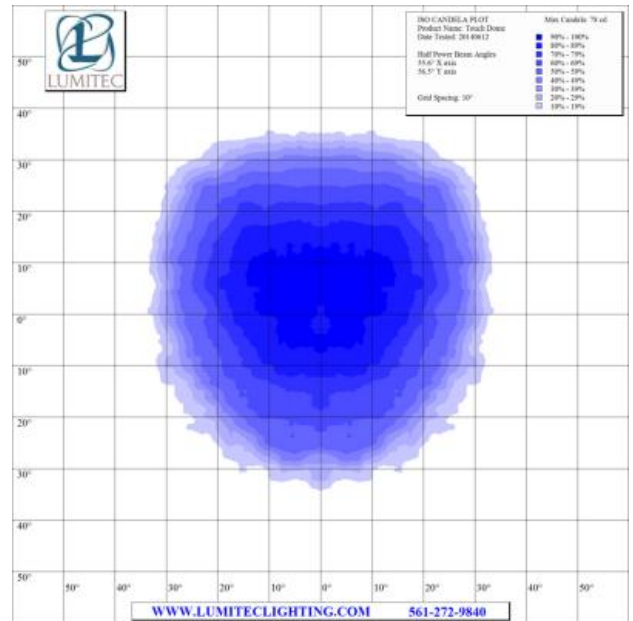

extreme environment lighting

TouchDome

SKU: 101097

Color Output: White Dimming, Blue Dimming

Finish: Polished Stainless Steel

Brilliantly designed. That is what you will think when you use Lumitec's innovative new Touch Dome. Of course the light is completely sealed and has no o-rings, baffles, or switches to wear out. But more impressively, unlike old-technology capacitive or e-field switches, the Touch Dome is reliable even when wet or with gloves. Proprietary Optical Field Sense technology provides on, off, color change and even dimming. Beautifully designed, elegantly functional.

- Voltage: 10 - 30vDC
- 12vDC Amps: 410mA
- 24vDC Amps: 215mA
- Correlated Color Temperature: 5000
- Color Rendering Index: 70+
- Rated Watts: 6
- Lumens (White): 244
- Operating Temp (°C): -35 to +55 C
- Operating Temp (°F): -31 to + 131 F
- IP67 Compliant
- Certified Ignition Protected

Dimensions: 6.75in (17.15cm) (W) x 6.75in (17.15cm) (H) x 3.18in (8.06cm) (D)

www.lumiteclighting.com | Phone: (561) 272-9840 | info@lumiteclighting.com

ISO LUX PLOT
Product Name: Touch Dome
Date Tested: 20140612

Max Lux at 10': 8 lx

Target Distance: 10'
Grid Spacing: 2'

- 90% - 100%
- 80% - 89%
- 70% - 79%
- 60% - 69%
- 50% - 59%
- 40% - 49%
- 30% - 39%
- 20% - 29%
- 10% - 19%