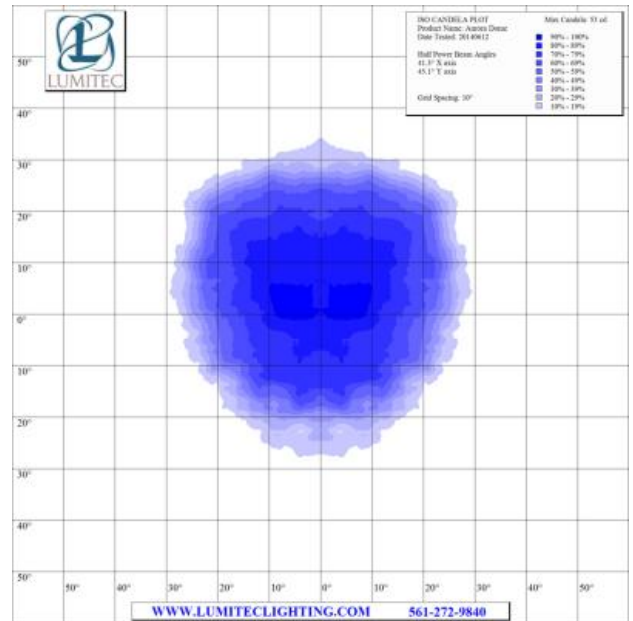

extreme environment lighting

Aurora

SKU: 101138

Color Output: White Dimming, Blue Dimming

Finish: Polished Stainless Steel

Our customers told us they wanted a high quality LED replacement for the ubiquitous dome light. It had to be bright, with wide even light. They wanted a clean look, an intuitive and reliable switch, and a notable level of quality. We delivered, and then added IP67 immersion protection. We then raised the bar with multiple color output options and dimming. Lumitec's Aurora Dome Light stands apart.

- Voltage: 10 - 30vDc
- 12vDC Amps: 290mA
- 24vDC Amps: 160mA
- Correlated Color Temperature: 5000
- Color Rendering Index: 70+
- Rated Watts: 4
- Lumens (White): 180
- Operating Temp (°C): -35 to +55 C
- Operating Temp (°F): -31 to + 131 F
- IP67 Compliant
- Certified Ignition Protected

Dimensions: 4.00in (10.16cm) (W) x 4.00in (10.16cm) (H) x 0.73in (1.84cm) (D)

www.lumiteclighting.com | Phone: (561) 272-9840 | info@lumiteclighting.com

ISO LUX PLOT
Product Name: Aurora Dome
Date Tested: 20140612

Max Lux at 10': 5 lx

Target Distance: 10'
Grid Spacing: 2'

- 90% - 100%
- 80% - 89%
- 70% - 79%
- 60% - 69%
- 50% - 59%
- 40% - 49%
- 30% - 39%
- 20% - 29%
- 10% - 19%