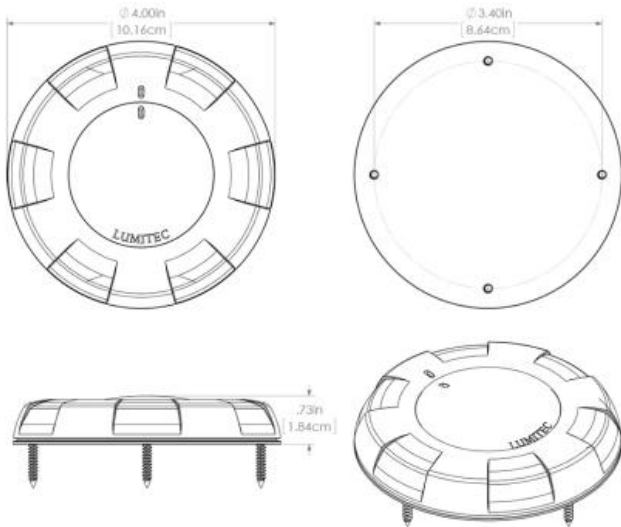

extreme environment lighting

Aurora

SKU: 101138

Color Output: White Dimming, Blue Dimming

Finish: Polished Stainless Steel

Our customers told us they wanted a high quality LED replacement for the ubiquitous dome light. It had to be bright, with wide even light. They wanted a clean look, an intuitive and reliable switch, and a notable level of quality. We delivered, and then added IP67 immersion protection. We then raised the bar with multiple color output options and dimming. Lumitec's Aurora Dome Light stands apart.

Dimensions: 4.00in (10.16cm) (W) x 4.00in (10.16cm) (H) x 0.73in (1.84cm) (D)

www.lumiteclighting.com | Phone: (561) 272-9840 | info@lumiteclighting.com

ISO LUX PLOT
Product Name: Aurora Dome
Date Tested: 20140612

Max Lux at 10': 5 lx

Target Distance: 10'
Grid Spacing: 2'

- 90% - 100%
- 80% - 89%
- 70% - 79%
- 60% - 69%
- 50% - 59%
- 40% - 49%
- 30% - 39%
- 20% - 29%
- 10% - 19%