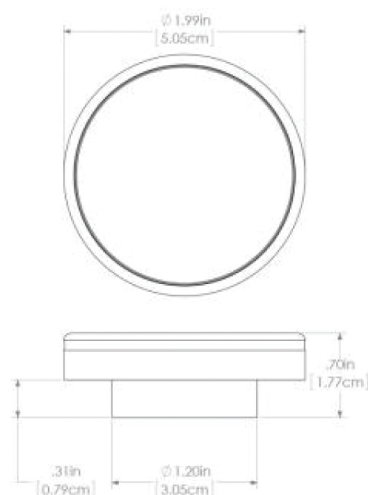

extreme environment lighting

Halo

SKU: 112800

Color Output: White Non Dimming, Red Non Dimming, Blue Non Dimming, Purple Non Dimming

Finish: Brushed

Class-leading output, weatherproof construction, and the simplest installation in the industry - Lumitec's Halo Flush Mount Down Lights stand apart from the crowd. With a shallow-depth profile (less than 1/2" mounting depth) and a secure composite mounting system the lights are ideal for salons and staterooms, as well as helm stations, flybridges and hard tops. Fully sealed and IP67 compliant. Intelligent circuitry enables advanced features like dimming and multi-color control without external control modules, specialized switches, or additional wire runs. Choose white or brushed.

Dimensions: 1.99in (5.05cm) (W) x 1.99in (5.05cm) (H) x 0.70in (1.77cm) (D)

www.lumiteclighting.com | Phone: (561) 272-9840 | info@lumiteclighting.com