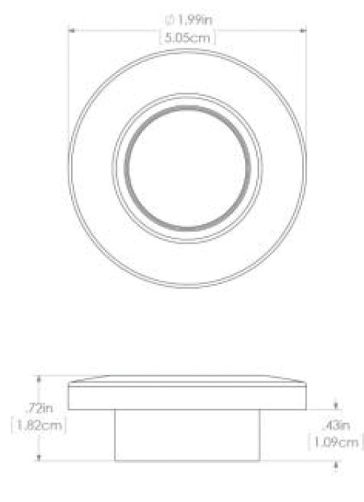

### Orbit

SKU: 112521

Color Output: White Dimming, Blue Dimming

Finish: White

Class-leading output, weatherproof construction, and the simplest installation in the industry - Lumitec's Orbit Flush Mount Down Lights stand apart from the crowd. With a shallow-depth profile (less than 1/2" mounting depth) and a secure composite mounting system the lights are ideal for salons and staterooms, as well as helm stations, flybridges and hard tops. Fully sealed and IP67 compliant. Intelligent circuitry enables advanced features like dimming and multi-color control without external control modules, specialized switches, or additional wire runs. Choose white or brushed.

Operating Temp (°F): -31 to + 131 F

IP67 Compliant

Certified Ignition Protected

Dimensions: 1.99in (5.05cm) (W) x 1.99in (5.05cm) (H) x 0.72in (1.82cm) (D)

[www.lumiteclighting.com](http://www.lumiteclighting.com) | Phone: (561) 272-9840 | [info@lumiteclighting.com](mailto:info@lumiteclighting.com)