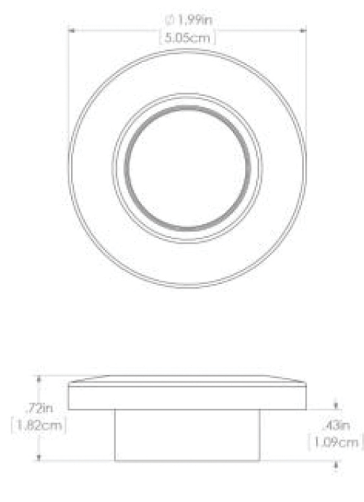

### Orbit

SKU: 112508

Color Output: White Dimming, Red Non Dimming, Blue Non Dimming

Finish: Brushed

Class-leading output, weatherproof construction, and the simplest installation in the industry - Lumitec's Orbit Flush Mount Down Lights stand apart from the crowd. With a shallow-depth profile (less than 1/2" mounting depth) and a secure composite mounting system the lights are ideal for salons and staterooms, as well as helm stations, flybridges and hard tops. Fully sealed and IP67 compliant. Intelligent circuitry enables advanced features like dimming and multi-color control without external control modules, specialized switches, or additional wire runs. Choose white or brushed.

Dimensions: 1.99in (5.05cm) (W) x 1.99in (5.05cm) (H) x 0.72in (1.82cm) (D)

[www.lumiteclighting.com](http://www.lumiteclighting.com) | Phone: (561) 272-9840 | [info@lumiteclighting.com](mailto:info@lumiteclighting.com)