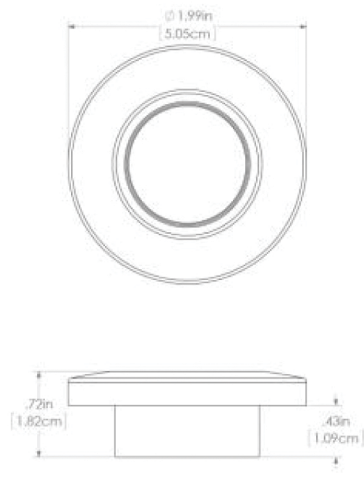

extreme environment lighting

Orbit

SKU: 112503

Color Output: White Non Dimming

Finish: Brushed

Class-leading output, weatherproof construction, and the simplest installation in the industry - Lumitec's Orbit Flush Mount Down Lights stand apart from the crowd. With a shallow-depth profile (less than 1/2" mounting depth) and a secure composite mounting system the lights are ideal for salons and staterooms, as well as helm stations, flybridges and hard tops. Fully sealed and IP67 compliant. Intelligent circuitry enables advanced features like dimming and multi-color control without external control modules, specialized switches, or additional wire runs. Choose white or brushed.

Operating Temp (°F): -31 to + 131 F

IP67 Compliant

Certified Ignition Protected

Dimensions: 1.99in (5.05cm) (W) x 1.99in (5.05cm) (H) x 0.72in (1.82cm) (D)

www.lumiteclighting.com | Phone: (561) 272-9840 | info@lumiteclighting.com