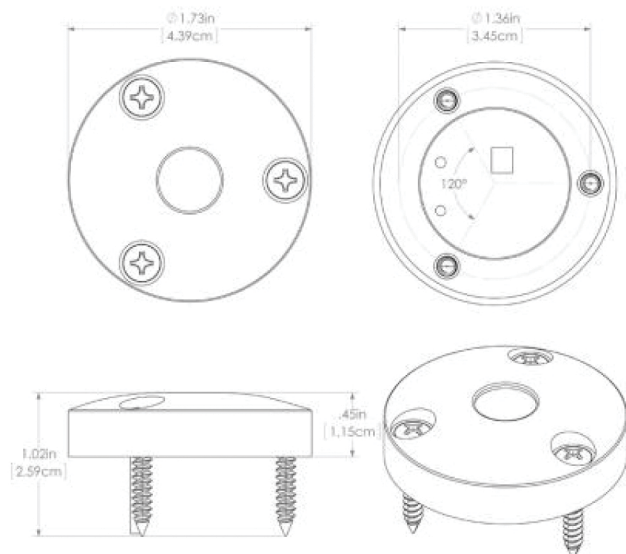

Operating Temp (°F): -31 to + 131 F

IP67 Compliant

Certified Ignition Protected

Dimensions: 1.73in (4.39cm) (W) x 1.73in (4.39cm) (H) x 0.45in (1.15cm) (D)

www.lumiteclighting.com | Phone: (561) 272-9840 | info@lumiteclighting.com