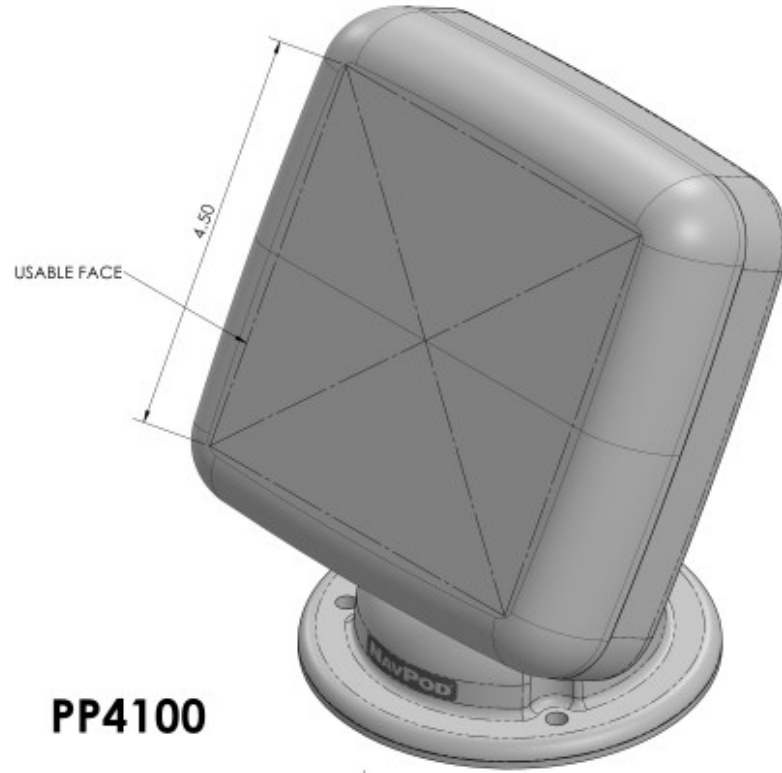

PP4100 Sizing Chart				
	Overall Size	Usable Face	Max Cutout	Base Footprint
Height	7.06	4.5	4	
Width	6.00	4.5	4	Ø 4.58
Depth	4.72	3.5	3.25	

PP4100