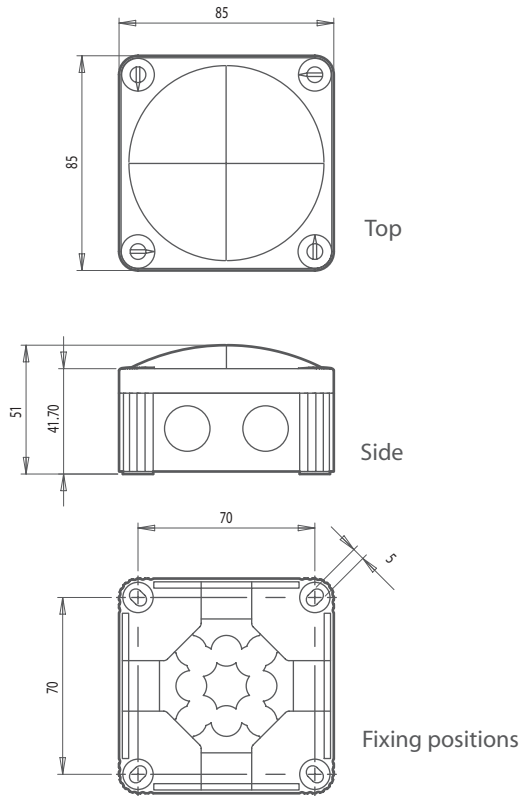

Junction Boxes - SP-8-5 - SP-8-10

For help & information
 email: technical@scanstrut.com
 tel: +44 (0) 1803 863800

	Max Cable Ø mm/inch	Wire Gauge Ga./mm	Voltage Rated	Current Rated	No. of Connections
SB-8-5	12/0.5	16/1.5 - 11/4	400V	32A	5
SB-8-10	12/0.5	28/0.08 - 12/3.3	600V	20A	10