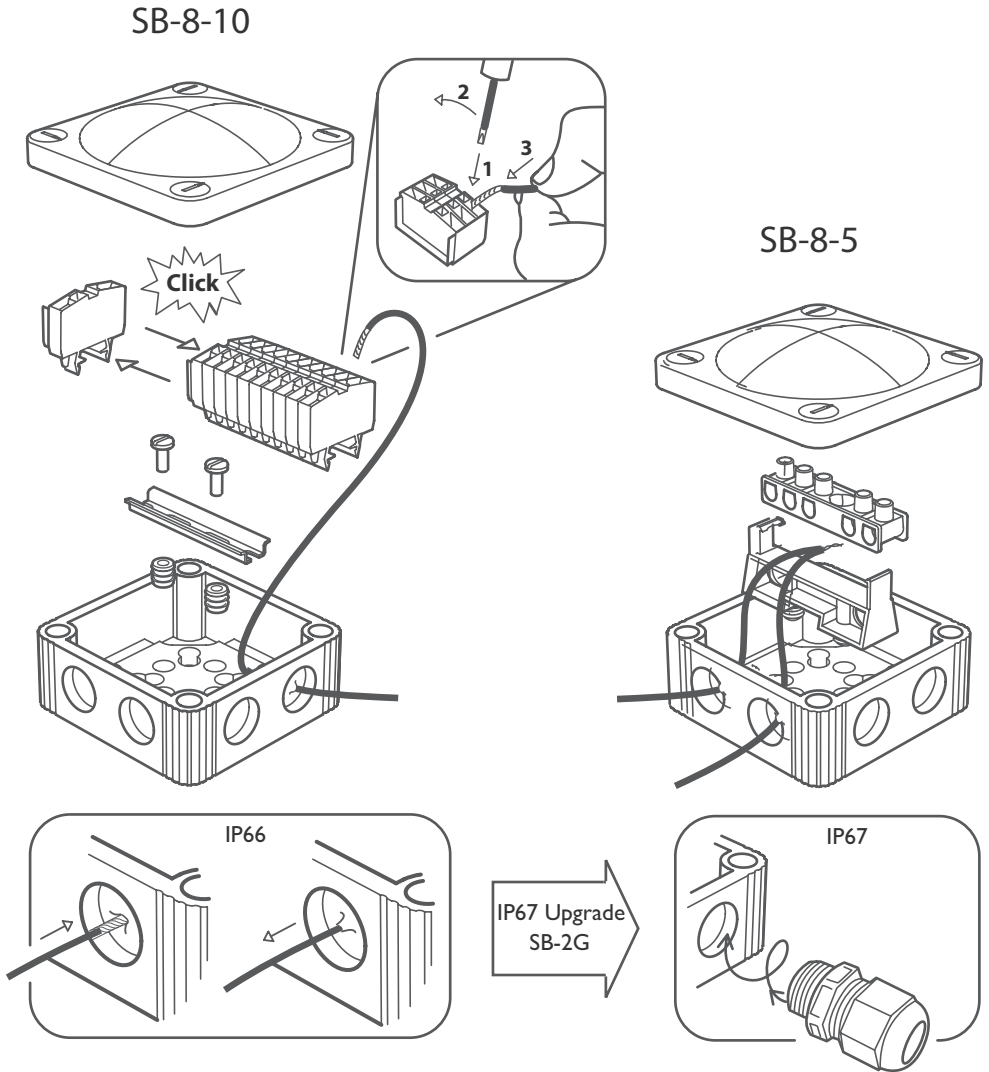

Junction Boxes - SP-8-5 - SP-8-10

For help & information
 email: technical@scanstrut.com
 tel: +44 (0) 1803 863800

	Max Cable Ø mm/inch	Wire Gauge Ga./mm	Voltage Rated	Current Rated	No. of Connections
SB-8-5	12/0.5	16/1.5 - 11/4	400V	32A	5
SB-8-10	12/0.5	28/0.08 - 12/3.3	600V	20A	10