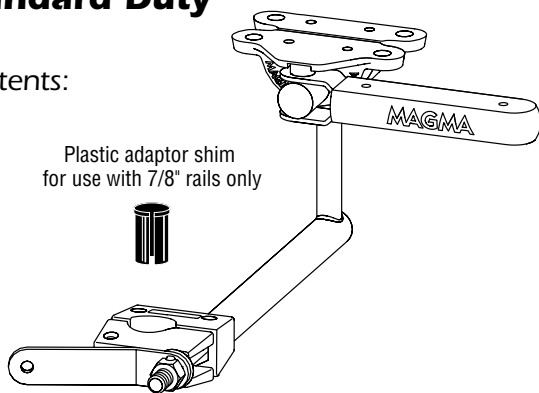

**Fits Magma Rectangular Grills, Single Mount "SM" and Tournament Series Tables**

**Standard Duty**

Contents:

Plastic adaptor shim for use with 7/8" rails only

**Fits Standard Round Rails 7/8" (22mm) or 1" (25.5mm)**

This mount combines the versatility of our popular "LevelLock"® all-angle quick release, cam-action mount for instantaneous leveling, with our sturdy vertical, out-over-the-water Round Rail Mount. This mount is made entirely of 18-9 stainless steel and 356 anodized aluminum to outlast even the most severe marine environments. Quickly disassembles for stowage without tools, leaving no hardware on the rail.

**• CAUTION •**

*Plastic adaptor shim not for use on horizontal or diagonal rails, use only on vertical rails.*

**NOTE: Instructions and fasteners for mounting to Magma Rectangular Grills, Single Mount "SM" and Tournament Series Tables are included with the grills and tables.**