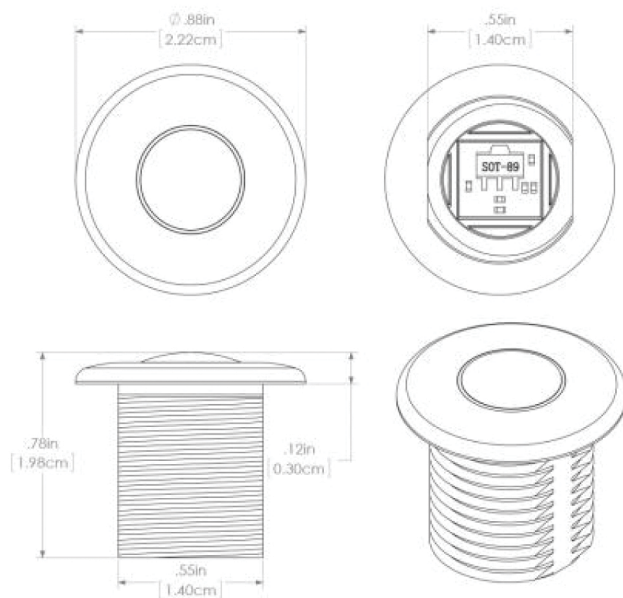

### Newt

SKU: 101086

Color Output: Red Non Dimming

Finish: Polycarbonate

Wet or dry, it doesn't matter. Lumitec's Newt line was originally designed as a livewell light. But when our customers saw its small size, amazing output, and ease of installation it found use under cabinets, in storage lockers, lighting toe kicks, and even overhead. Choose white, red, or blue light. Completely sealed and IP67 compliant. Silicone gasket included.

Operating Temp (°F): -31 to + 131 F

IP67 Compliant

Certified Ignition Protected

Dimensions: 0.88in (2.22cm) (W) x 0.88in (2.22cm) (H) x 0.78in (1.98cm) (D)

[www.lumiteclighting.com](http://www.lumiteclighting.com) | Phone: (561) 272-9840 | [info@lumiteclighting.com](mailto:info@lumiteclighting.com)