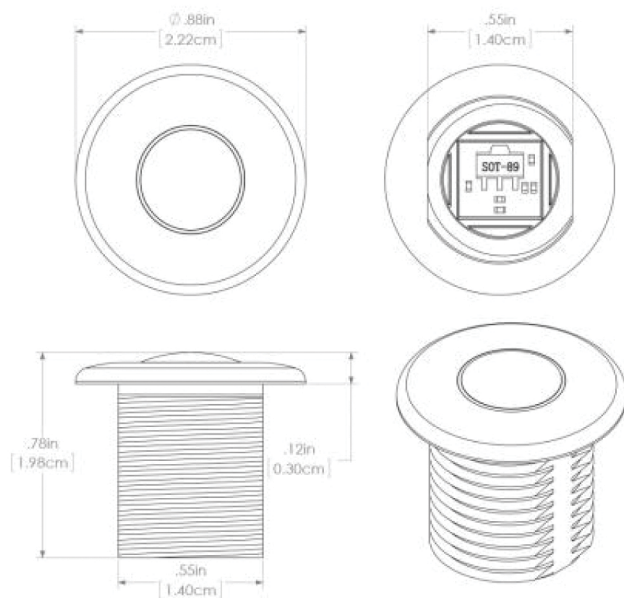

extreme environment lighting

Newt

SKU: 101085

Color Output: Blue Non Dimming

Finish: Polycarbonate

Wet or dry, it doesn't matter. Lumitec's Newt line was originally designed as a livewell light. But when our customers saw its small size, amazing output, and ease of installation it found use under cabinets, in storage lockers, lighting toe kicks, and even overhead. Choose white, red, or blue light. Completely sealed and IP67 compliant. Silicone gasket included.

Operating Temp (°F): -31 to + 131 F

IP67 Compliant

Certified Ignition Protected

Dimensions: 0.88in (2.22cm) (W) x 0.88in (2.22cm) (H) x 0.78in (1.98cm) (D)

www.lumiteclighting.com | Phone: (561) 272-9840 | info@lumiteclighting.com