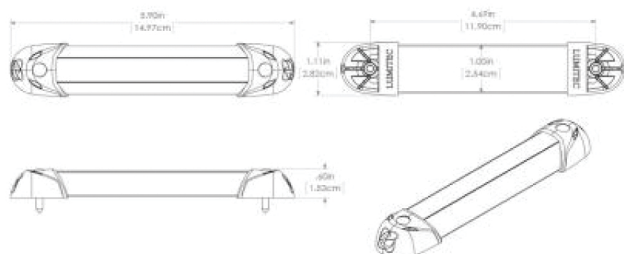

extreme environment lighting

MiniRail2

SKU: 101080

Color Output: Red Non Dimming

Finish: Brushed

Small. Attractive. Powerful. Made in the USA and priced right. What else could you ask for? Lumitec's MiniRail2 delivers. As with all Lumitec luminaires, the Rail2 is IP67 compliant, which means despite its great looks it is just at home on a spray-drenched hard top as a teak-adorned salon. Choose White, Red, or Blue output.

Operating Temp (°F): -31 to + 131 F

IP67 Compliant

Certified Ignition Protected

Dimensions: 5.90in (14.97cm) (W) x 1.11in (2.82cm) (H) x 0.60in (1.53cm) (D)

www.lumiteclighting.com | Phone: (561) 272-9840 | info@lumiteclighting.com