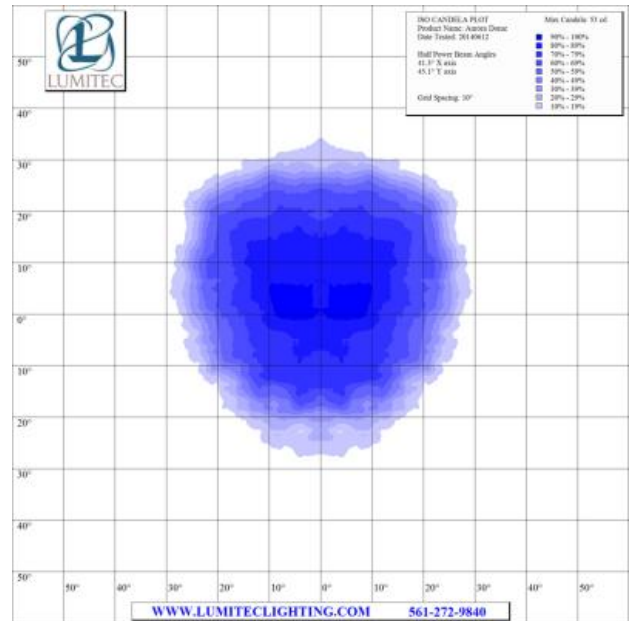

**extreme environment lighting**

**Aurora**

SKU: 101075

Color Output: White Dimming, Blue Dimming

Finish: White

Our customers told us they wanted a high quality LED replacement for the ubiquitous dome light. It had to be bright, with wide even light. They wanted a clean look, an intuitive and reliable switch, and a notable level of quality. We delivered, and then added IP67 immersion protection. We then raised the bar with multiple color output options and dimming. Lumitec's Aurora Dome Light stands apart.

- Voltage: 10 - 30vDC
- 12vDC Amps: 290mA
- 24vDC Amps: 160mA
- Correlated Color Temperature: 5000
- Color Rendering Index: 70+
- Rated Watts: 4
- Lumens (White): 180
- Operating Temp (°C): -35 to +55 C
- Operating Temp (°F): -31 to + 131 F
- IP67 Compliant
- Certified Ignition Protected

Dimensions: 4.00in (10.16cm) (W) x 4.00in (10.16cm) (H) x 0.73in (1.84cm) (D)

www.lumiteclighting.com | Phone: (561) 272-9840 | info@lumiteclighting.com

ISO LUX PLOT  
Product Name: Aurora Dome  
Date Tested: 20140612

Max Lux at 10': 5 lx

Target Distance: 10'  
Grid Spacing: 2'

- 90% - 100%
- 80% - 89%
- 70% - 79%
- 60% - 69%
- 50% - 59%
- 40% - 49%
- 30% - 39%
- 20% - 29%
- 10% - 19%