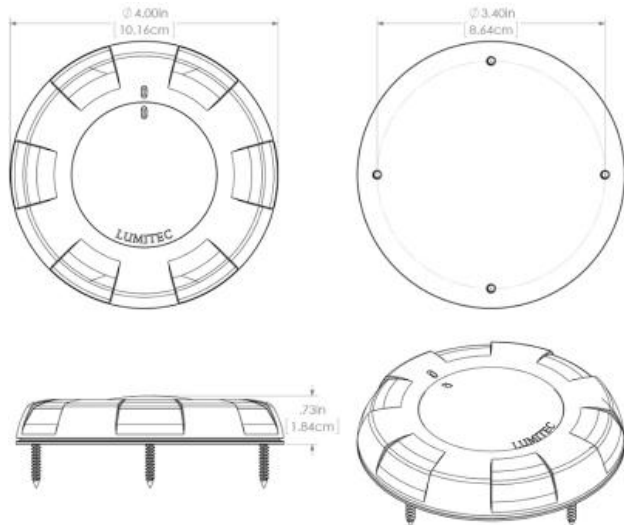

**extreme environment lighting**

**Aurora**

SKU: 101075

Color Output: White Dimming, Blue Dimming

Finish: White

Our customers told us they wanted a high quality LED replacement for the ubiquitous dome light. It had to be bright, with wide even light. They wanted a clean look, an intuitive and reliable switch, and a notable level of quality. We delivered, and then added IP67 immersion protection. We then raised the bar with multiple color output options and dimming. Lumitec's Aurora Dome Light stands apart.

Dimensions: 4.00in (10.16cm) (W) x 4.00in (10.16cm) (H) x 0.73in (1.84cm) (D)

www.lumiteclighting.com | Phone: (561) 272-9840 | info@lumiteclighting.com

ISO LUX PLOT  
Product Name: Aurora Dome  
Date Tested: 20140612

Max Lux at 10': 5 lx

Target Distance: 10'  
Grid Spacing: 2'

- 90% - 100%
- 80% - 89%
- 70% - 79%
- 60% - 69%
- 50% - 59%
- 40% - 49%
- 30% - 39%
- 20% - 29%
- 10% - 19%