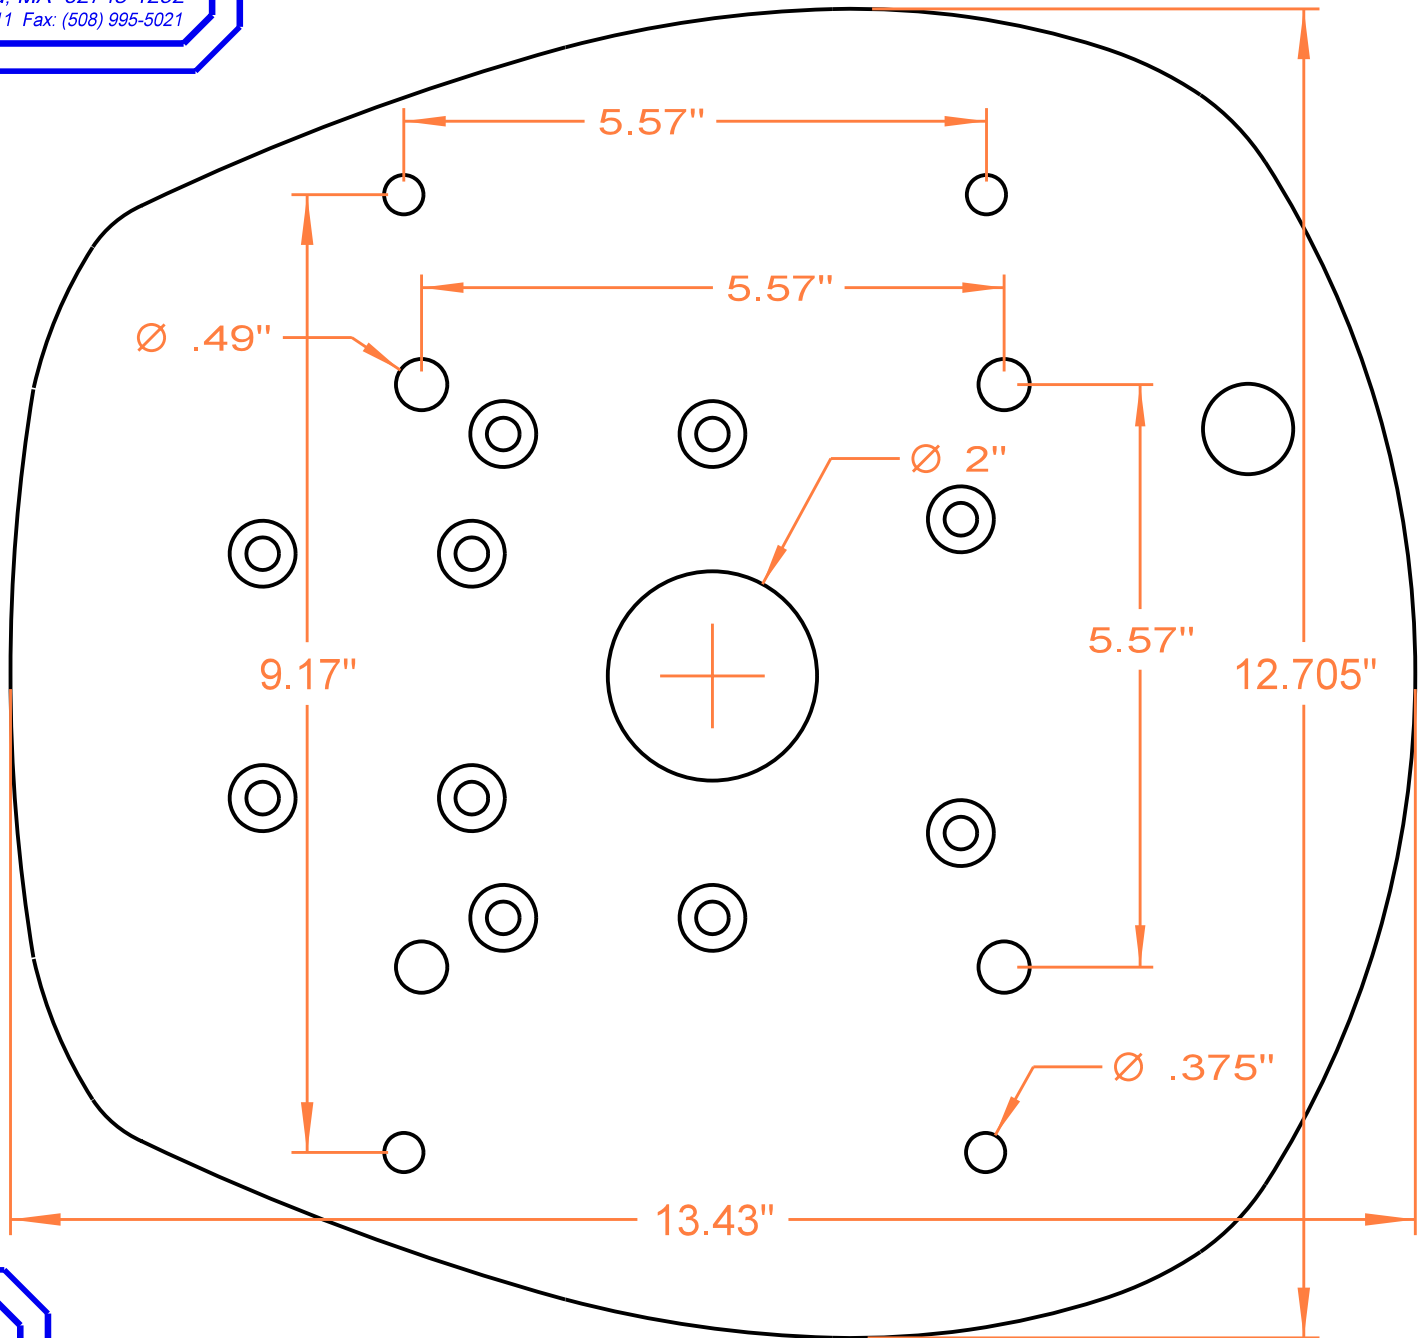

EDSON Corporation
146 Duchaine Boulevard
New Bedford, MA 02745-1292
(508) 995-9711 Fax: (508) 995-5021

FORWARD
→

Fabricated from
1/4" Aluminum Plate

TOP VIEW

6853

www.EdsonMarine.com