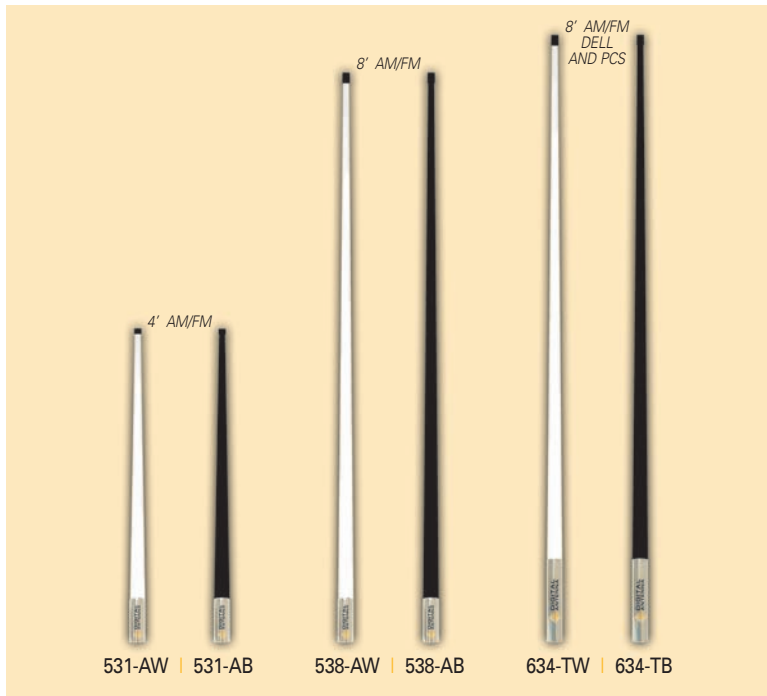

When onboard entertainment is your passion, Digital Antenna's AM/FM antennas deliver unbeatable reception and clarity. Choose our 500 GOLD Series dedicated AM/FM antenna or our versatile 600 GOLD Series Trifecta™ antenna combining AM/FM, cell and PCS in one durable antenna.

All AM/FM and Trifecta™ Antennas Feature:

- Soldered connections.
- High gloss urethane finish.
- Durable 316 grade stainless steel ferrules.

Hand-assembled and tuned for maximum gain.

500 GOLD Series: 4' – 531-AW | 531-AB 8' – 538-AW | 538-AB

Mount: Standard 1"–14 threaded base.
Connector: Un-attached Motorola type plug.
Cable: Includes 15' exclusive low-loss, tinned braid, foil shielded, UV stable RG-8X marine cable.

Digital Antenna's 4' AM/FM antennas (531-AW | 531-AB) are designed to match our 4' VHF (528-VW | 528-VB) and 4' cellular (563-CW | 563-CB) antenna.

Digital Antenna's 8' AM/FM (538-AW | 538-AB) antennas are designed to match our 8' VHF (529-VW | 529-VB) and 8' cellular (567-CW | 567-CB) antennas.

600 GOLD Series: 8' - 634-TW | 634-TB

Mount: Standard 1"–14 threaded base.
Connector: GOLD Factory-attached mini-UHF female with double mini-UHF male adapter for cell cable and un-attached Motorola type plug for AM/FM cable.
Cable: Includes two each 20' exclusive low-loss, tinned braid, foil shielded, UV stable RG-8X marine cables.

Product Technical Specifications

Radiation Pattern	Omni-Directional
Gain (Trifecta™ Cell)	9 dBi
Gain (AM/FM)	N/A
VSWR (Trifecta™ Cell)	< 1.5:1 = 810-900 and 1800-1990 MHz
Frequency (AM/FM)	Receive Only 500-1600 KHz, 88-108 MHz
Impedance	50 ohms
Max input power (Trifecta™ Cell)	250 watts
Exterior finish	White, UV stable poly-urethane coating
Ferrules	316 Stainless Steel
Wind rating	115 mph (4'), 95 mph (8')
Cable (Trifecta™)	20' exclusive RG-8X (Qty 2)
Cable (AM/FM)	15' exclusive RG-8X
RF Connector (Trifecta™ Cell)	Mini-UHF female (factory attached) with double male adapter
RF connector (AM/FM)	Motorola type plug
Installation	1"-14 female threads

Digital Antenna, Inc.
www.digitalantenna.com

5325 NW 108th Avenue
Sunrise, FL 33351

▶ t 954.747.7022
▶ f 954.747.7088